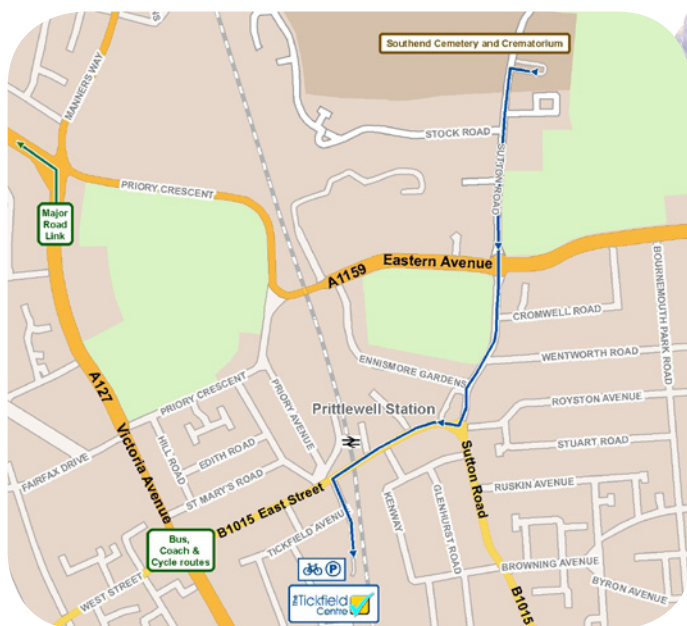

Map and Directions

Southend Crematorium/Cemetery - The Tickfield Centre

1. Head south on Sutton Road
2. At roundabout take 2nd exit continuing on Sutton road, signposted Town Centre
3. At roundabout take 3rd exit onto East Street (B1015)
4. Once over the bridge, turn left onto Tickfield Avenue
5. Straight ahead, through gates and arrive at The Tickfield Centre (right side)

Distance:
0.8 miles
Travel Time:
3mins (via car)