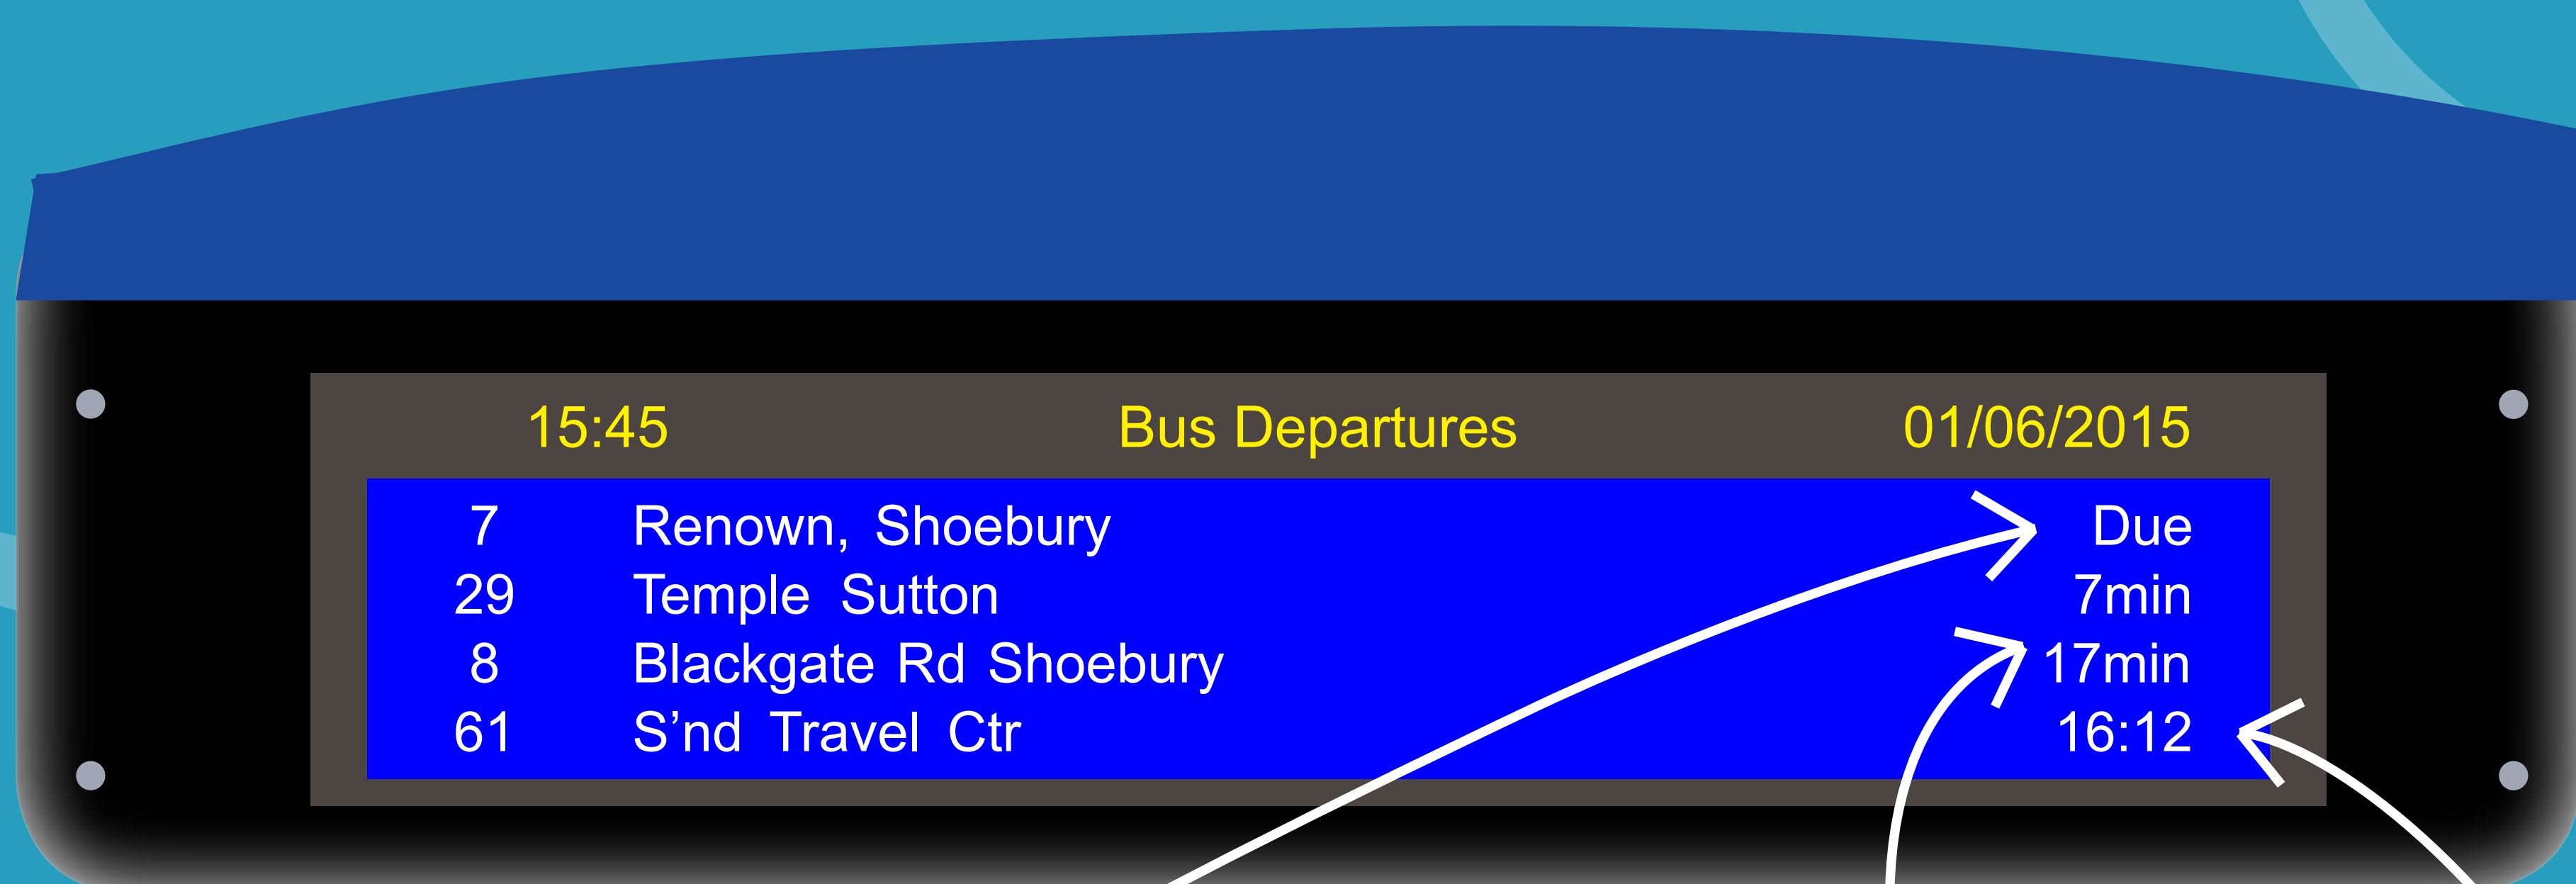

LIVE BUS

real time

in Southend

EXAMPLES OF ELECTRONIC DISPLAY SCREENS SHOWING LIVE BUS TIMES

DUE INDICATES YOUR BUS IS ARRIVING SOON

COUNTDOWN IN MINUTES UNTIL YOUR BUS ARRIVES (LIVE INFORMATION)

BUS SERVICE TIMES (NOT LIVE INFORMATION)