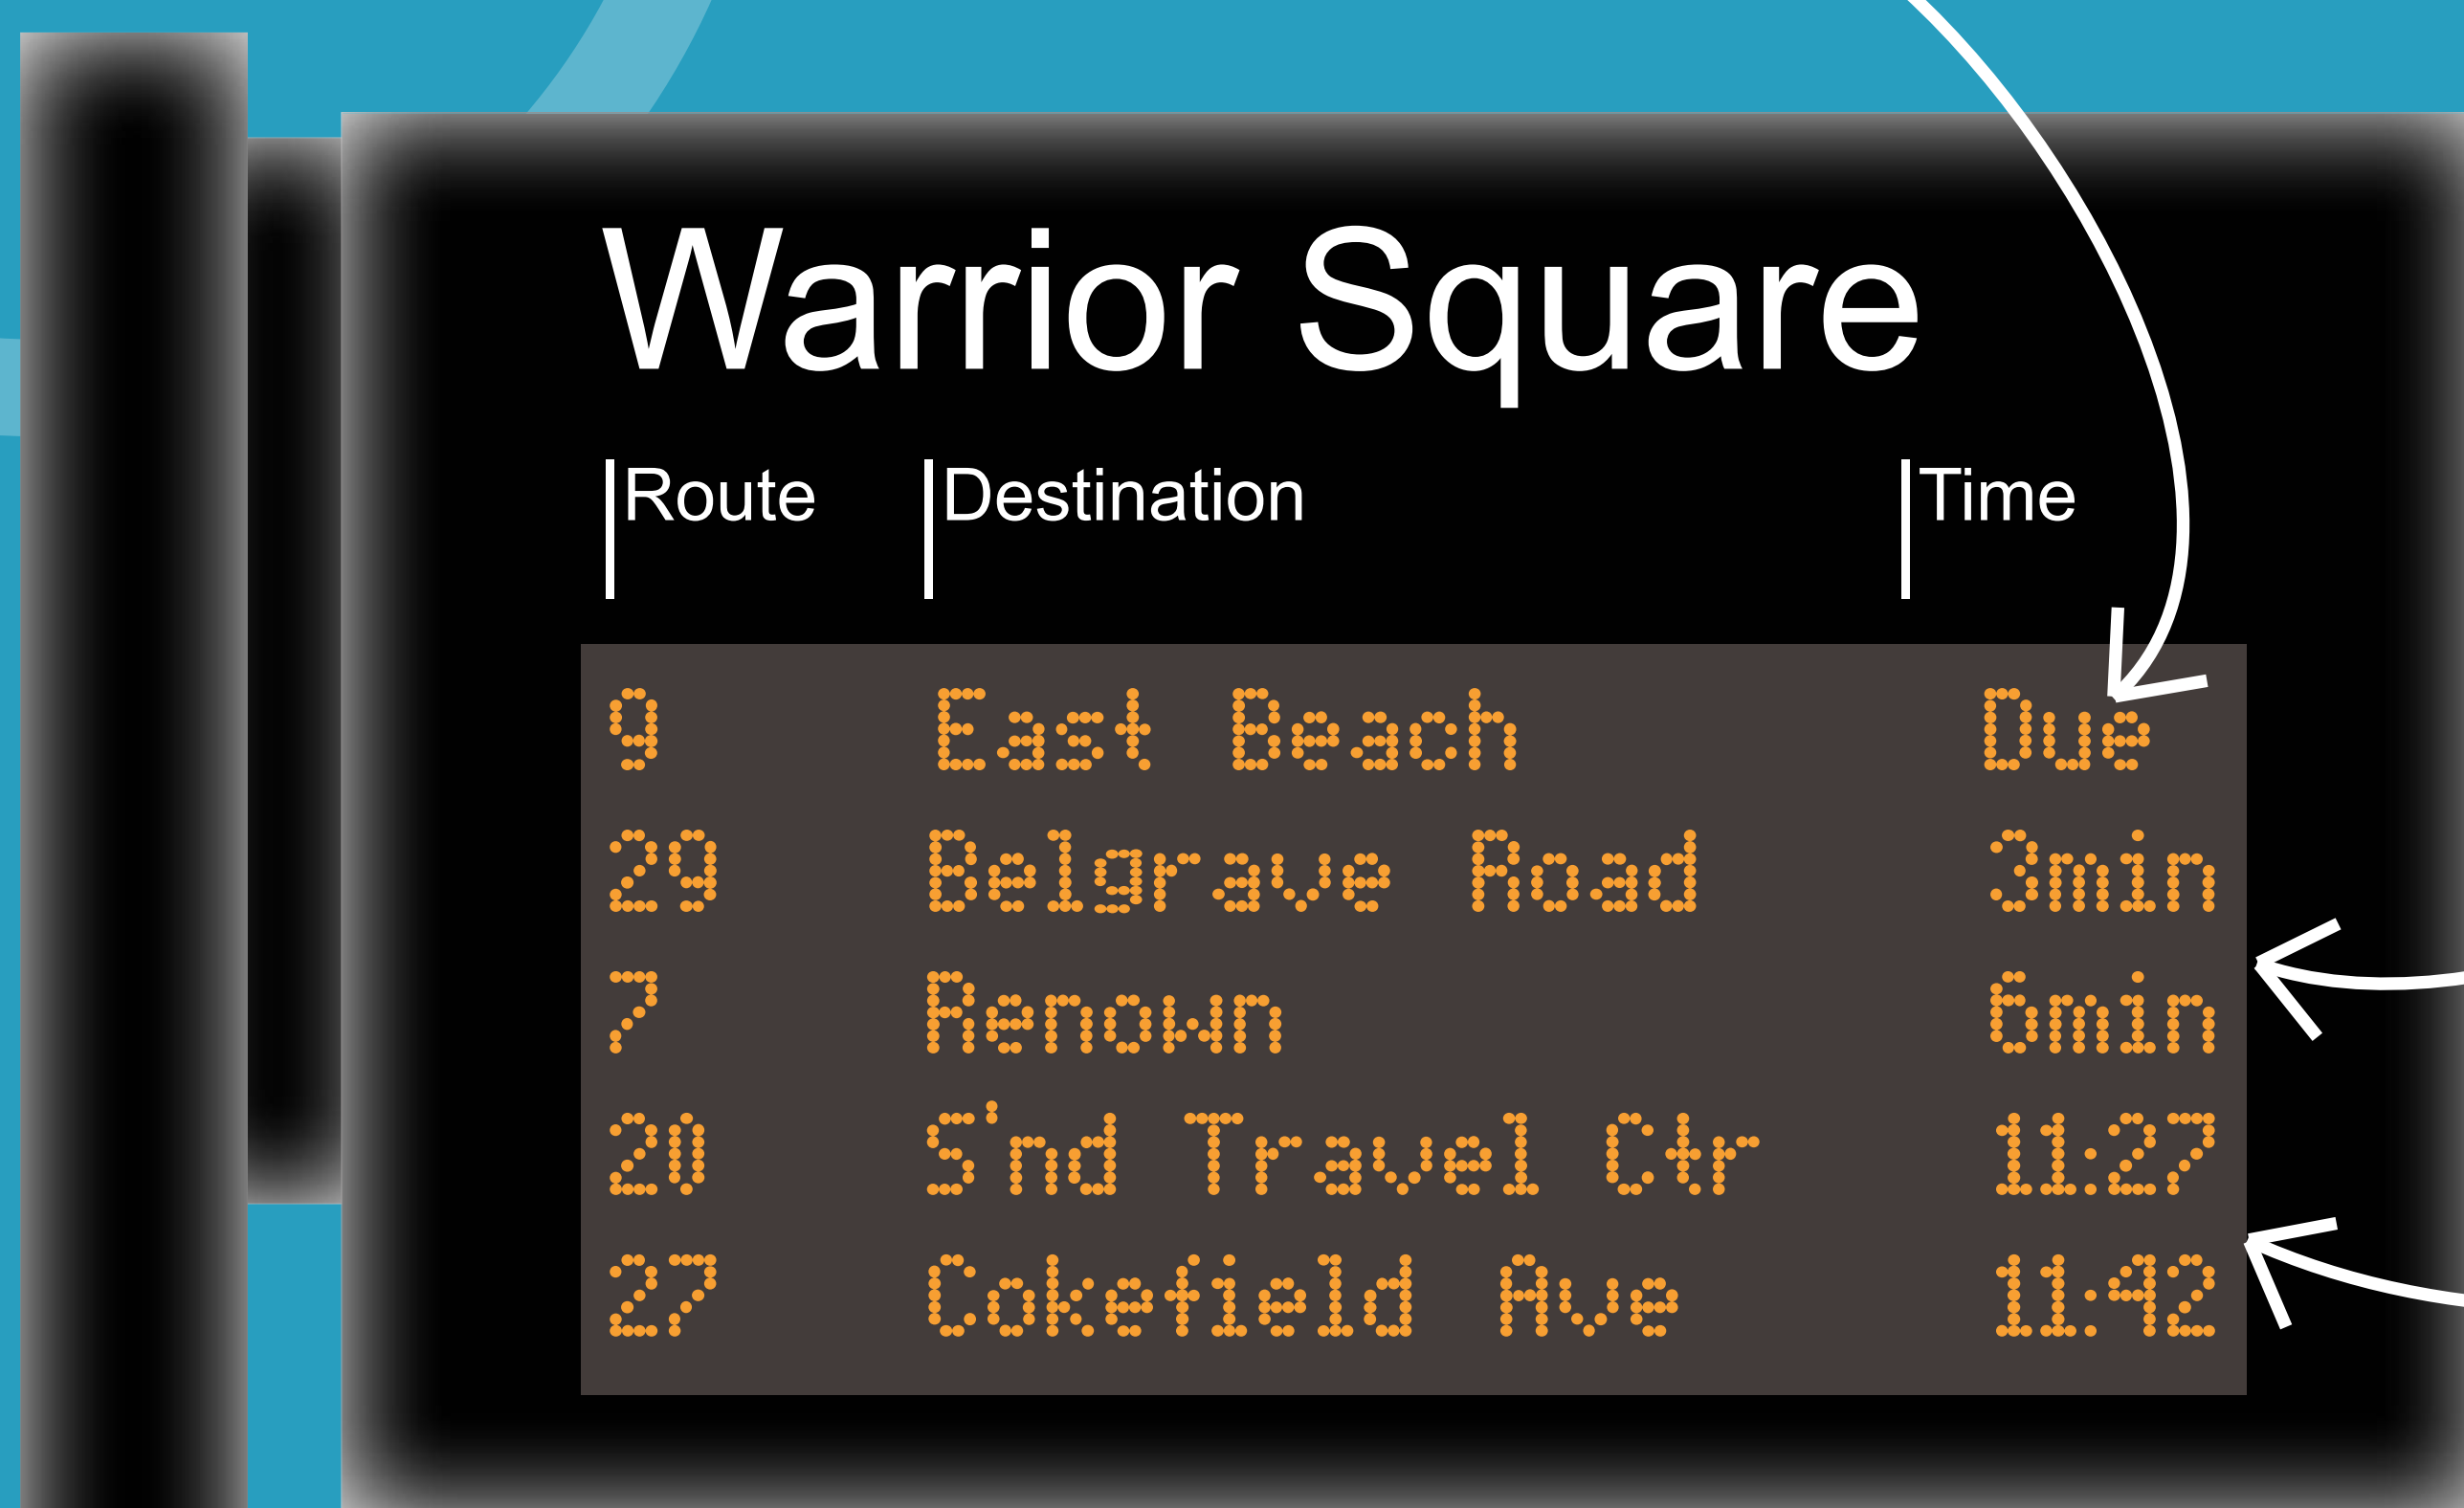

LIVE BUS

real time

in Southend

EXAMPLES OF ELECTRONIC DISPLAY SCREENS SHOWING LIVE BUS TIMES

DUE INDICATES YOUR BUS IS ARRIVING SOON

COUNTDOWN IN MINUTES UNTIL YOUR BUS ARRIVES (LIVE INFORMATION)

BUS SERVICE TIMES (NOT LIVE INFORMATION)