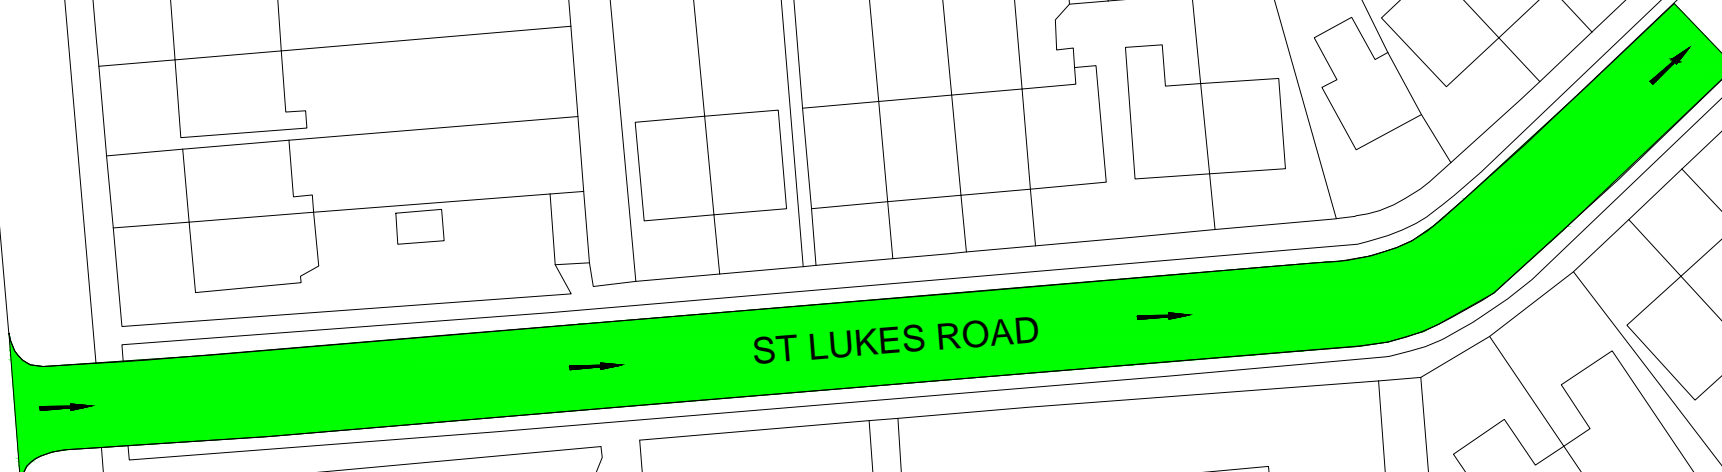

BOURNEMOUTH PARK ROAD

ST LUKES ROAD

ELY ROAD

**Southend-on-Sea  
Borough Council**

Department  
for Place

PO Box 5560, Civic Centre  
Victoria Avenue, Southend on Sea,  
SS2 6ZQ

Quality Project No. : PROJECT\_No

Project Title  
St Lukes Road  
General Arrangement

Drawing Title  
Proposed One Way Traffic Order

Designed by  
L. PEARMAN Scales © A3

Drawn Date 29/6/17 NTS

Checked Date / /

Approved Date / / Issued Date

Drawing Status

Advert A Working

Tender As Constructed

Drawing Number

**CD3118**

Reproduced from the Ordnance Survey  
mapping with the permission of The  
Controller of Her Majesty's Stationery  
Office © Crown copyright and database  
rights 2013. Unauthorised reproduction  
infringes Crown copyright and may lead to  
prosecutions or civil proceedings.  
Southend-on-Sea Borough Council Licence  
number 100019680