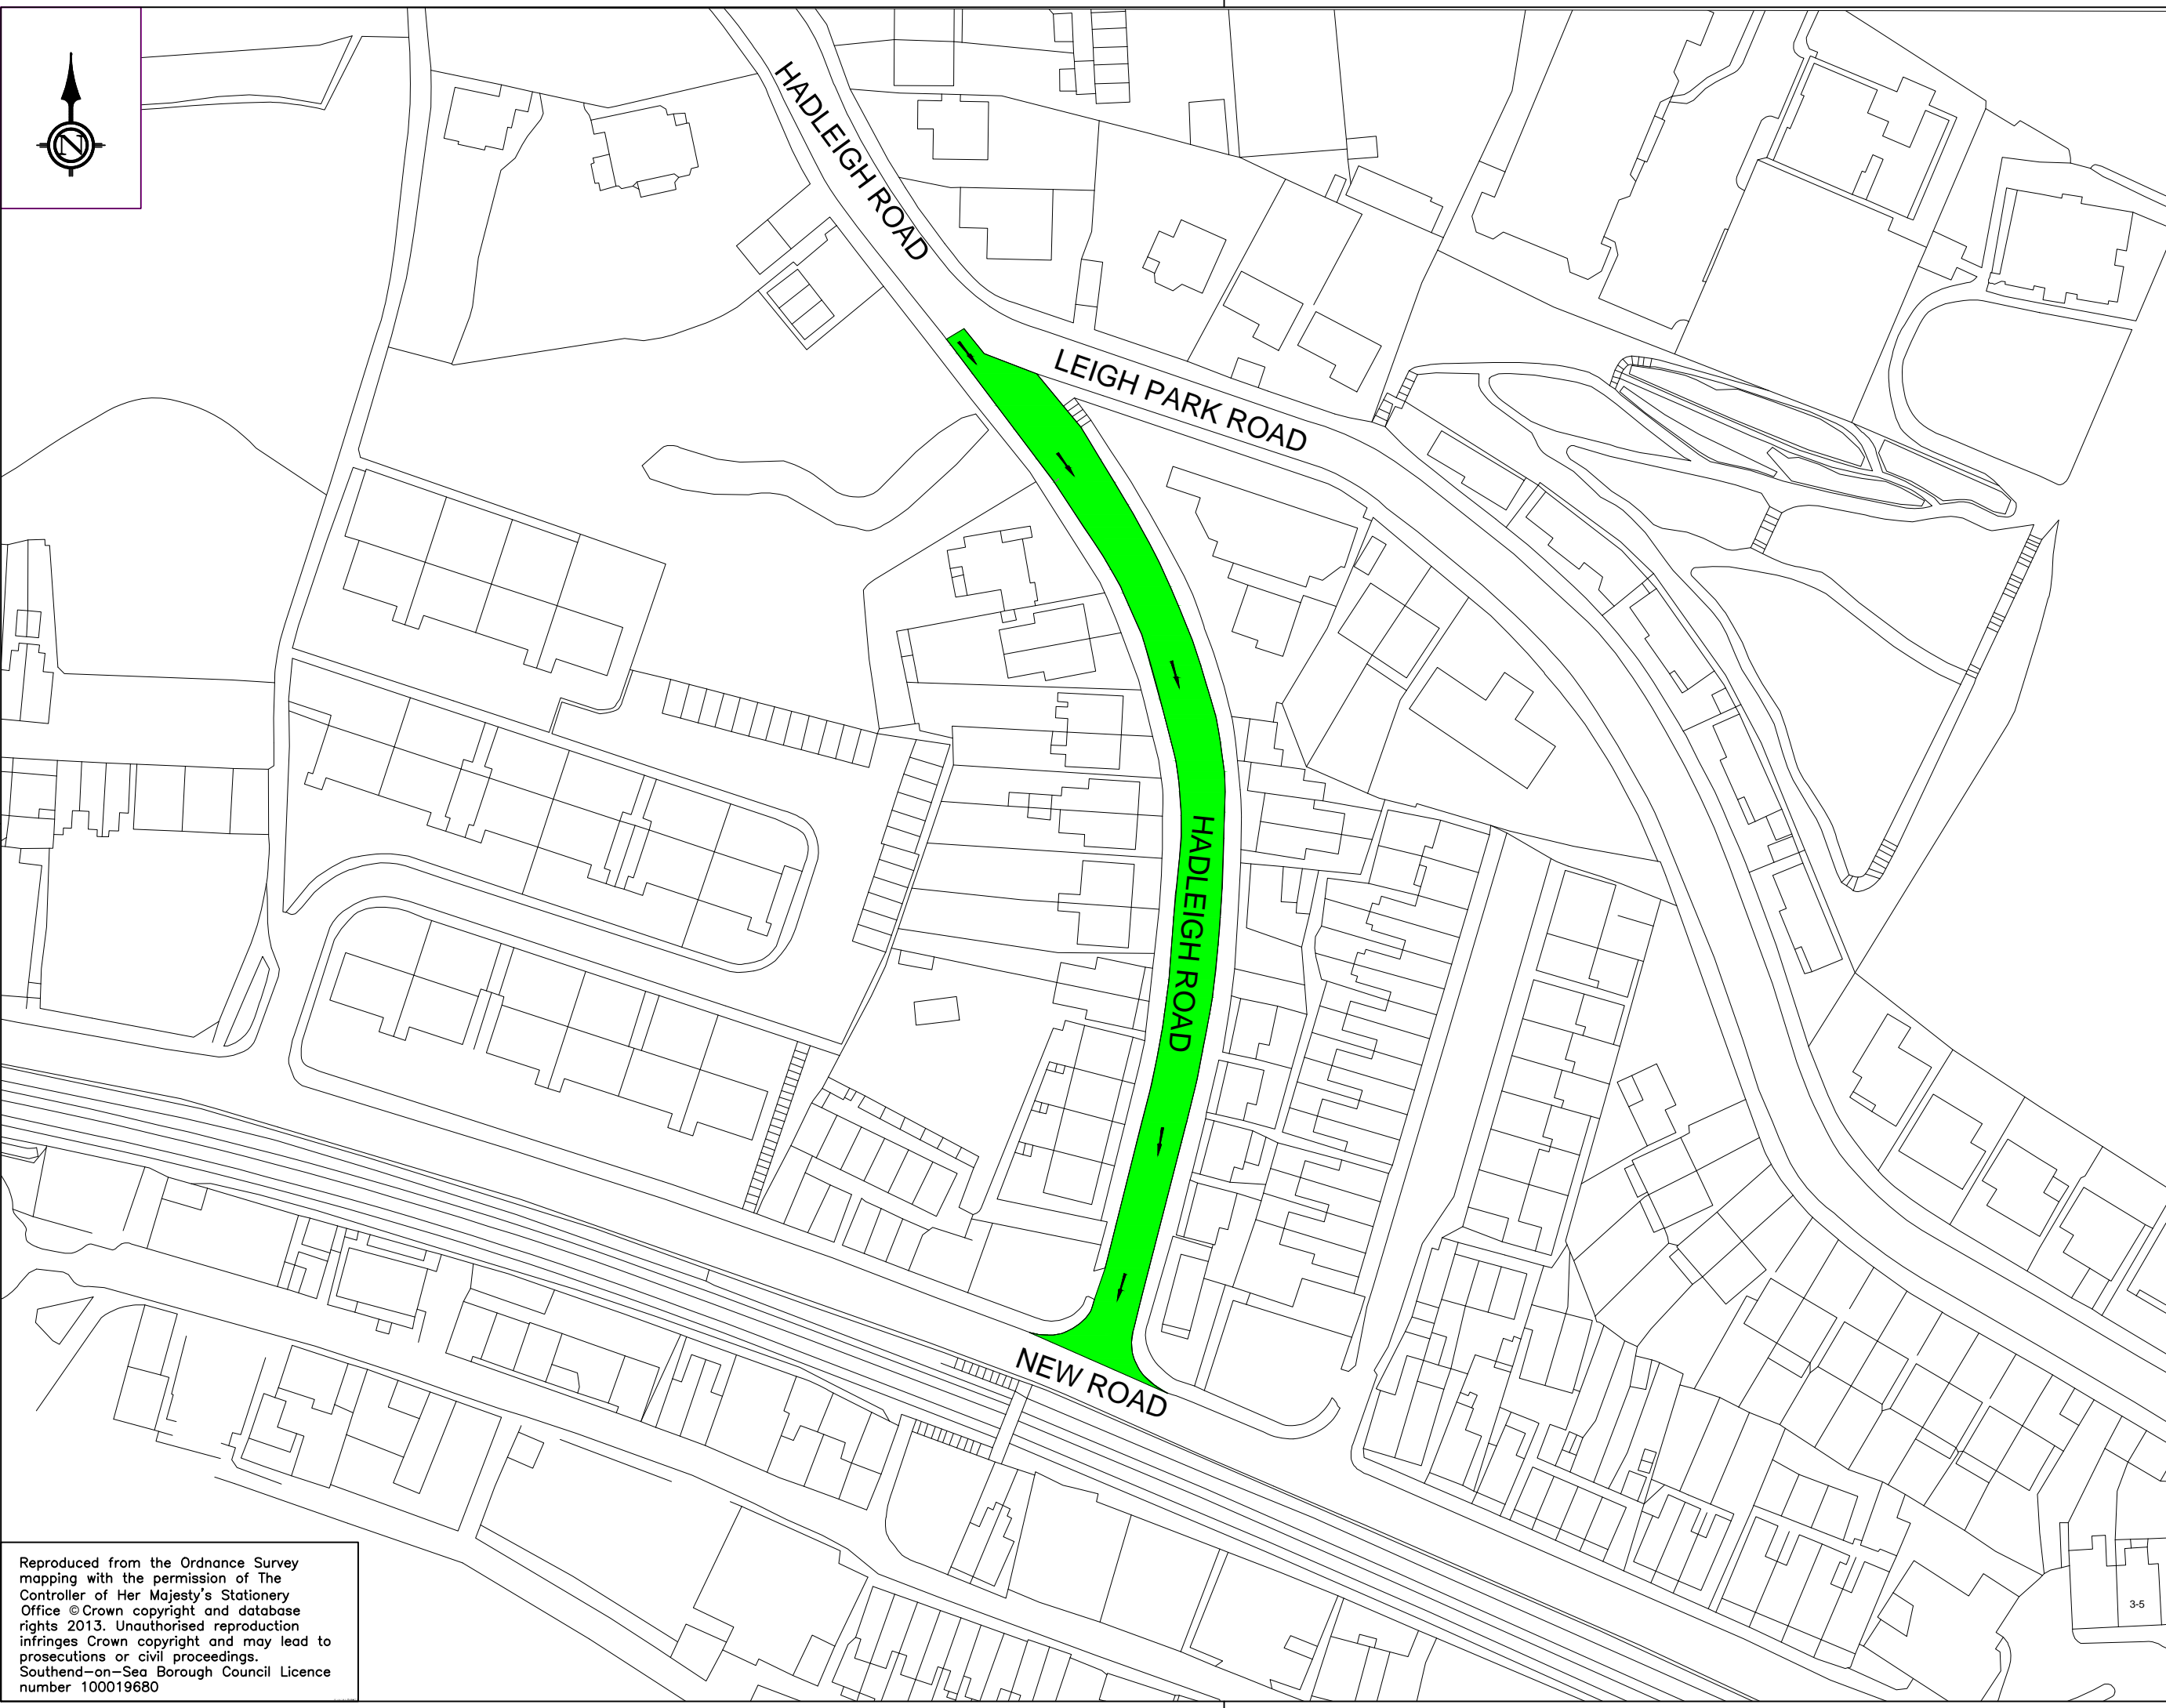

Key:
 Proposed One Way Traffic Order - Southbound

Southend-on-Sea Borough Council

Department for Place

PO Box 5560, Civic Centre
 Victoria Avenue, Southend on Sea,
 SS2 6ZQ

Quality Project No. : PROJECT_No

Project Title
 Hadleigh Road, Leigh on Sea
 General Arrangement

Drawing Title
 Proposed One Way Traffic Order
 Southbound

Designed by
 L.PEARMAN Scales @ A3

Drawn Date 8/1/18 NTS

Checked Date / /

Approved Date / / Issued Date

Drawing Status		
Advert		Working
Tender	T	As Constructed

Drawing Number
CD3127

Reproduced from the Ordnance Survey mapping with the permission of The Controller of Her Majesty's Stationery Office © Crown copyright and database rights 2013. Unauthorised reproduction infringes Crown copyright and may lead to prosecutions or civil proceedings. Southend-on-Sea Borough Council Licence number 100019680