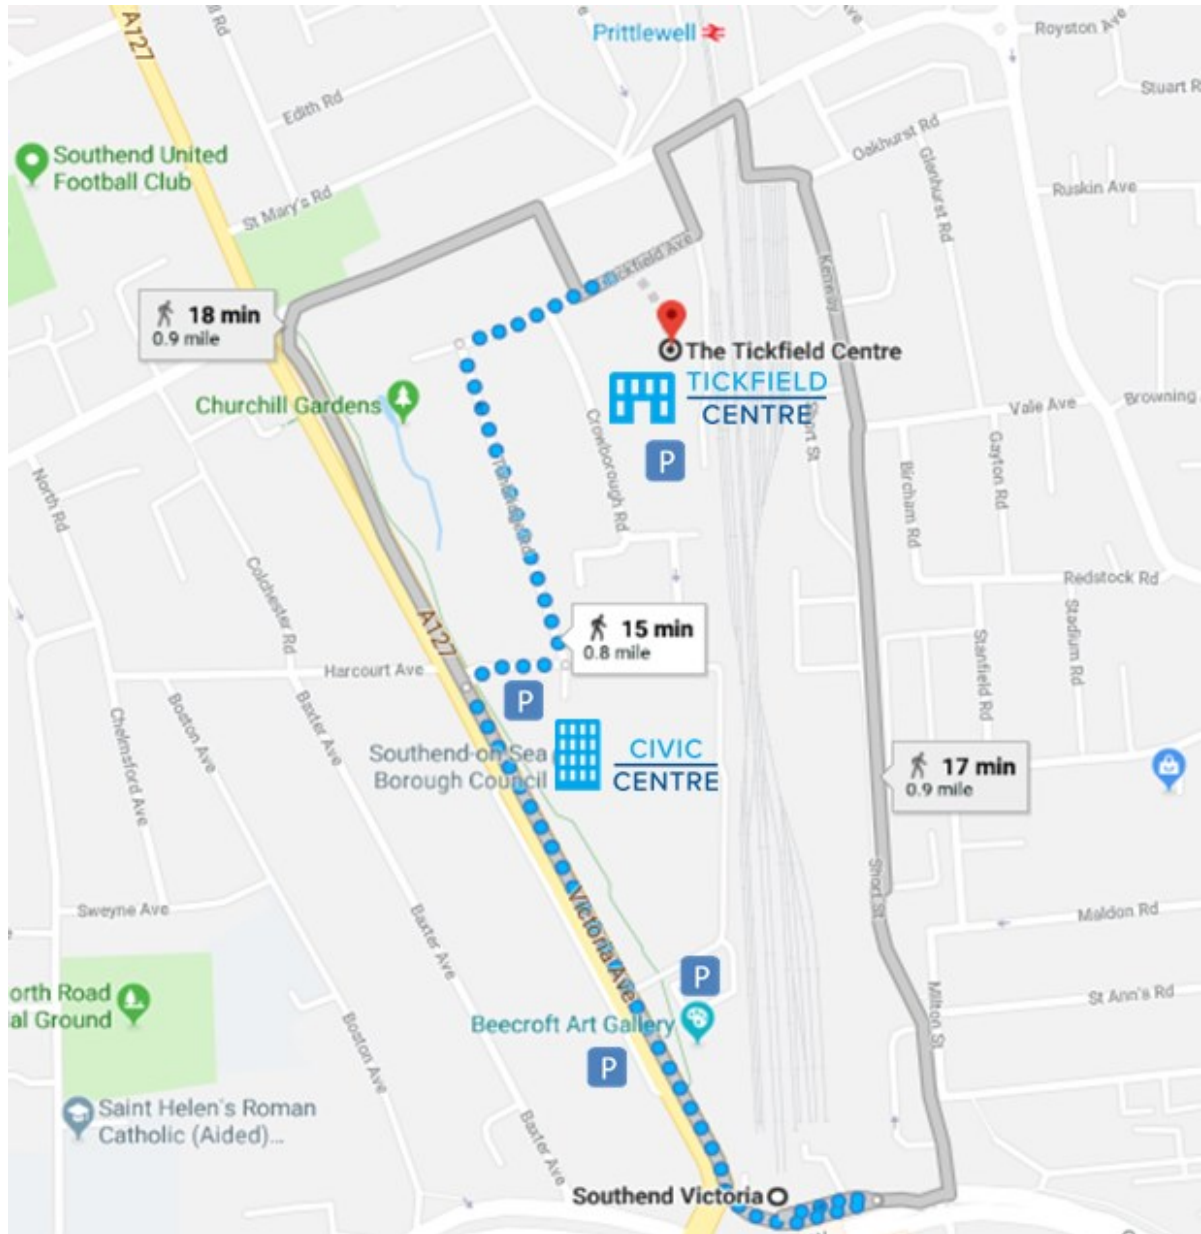

Southend Venues Map

The Civic Centre Address:

**Southend on Sea Borough Council,
Victoria Avenue,
Southend on Sea,
SS2 6LR.**

The Tickfield Centre Address:

**Tickfield Industrial Estate,
Tickfield Avenue,
Southend on Sea,
SS2 6LL.**

Southend Central Bus Station is located on Chichester Road.

A main bus stop is located at Southend Victoria Station/A127. Then a short walk to The Civic Centre or The Tickfield Centre.

Some routes stop after Southend Victoria located opposite the Civic Centre on Victoria Avenue. Bus Stop called Civic Centre. Then a short walk to The Civic Centre or The Tickfield Centre.

• Train •

Prittlewell Station is on the Liverpool Street Line
12 minute Walk to the Civic Centre/2 minute walk to the Tickfield Centre.

Southend Victoria is on the Liverpool Street Line
6 Minute Walk to the Civic Centre/ 15 Minute Walk to the Tickfield Centre.

Turn right on to Victoria Avenue/A127.

Walk ahead passing Southend Discovery Centre, Beecroft Art Gallery & Southend Magistrates Court.

The Civic Centre will be on the right.

From The Civic Centre to the Tickfield Centre: (8 Minutes)