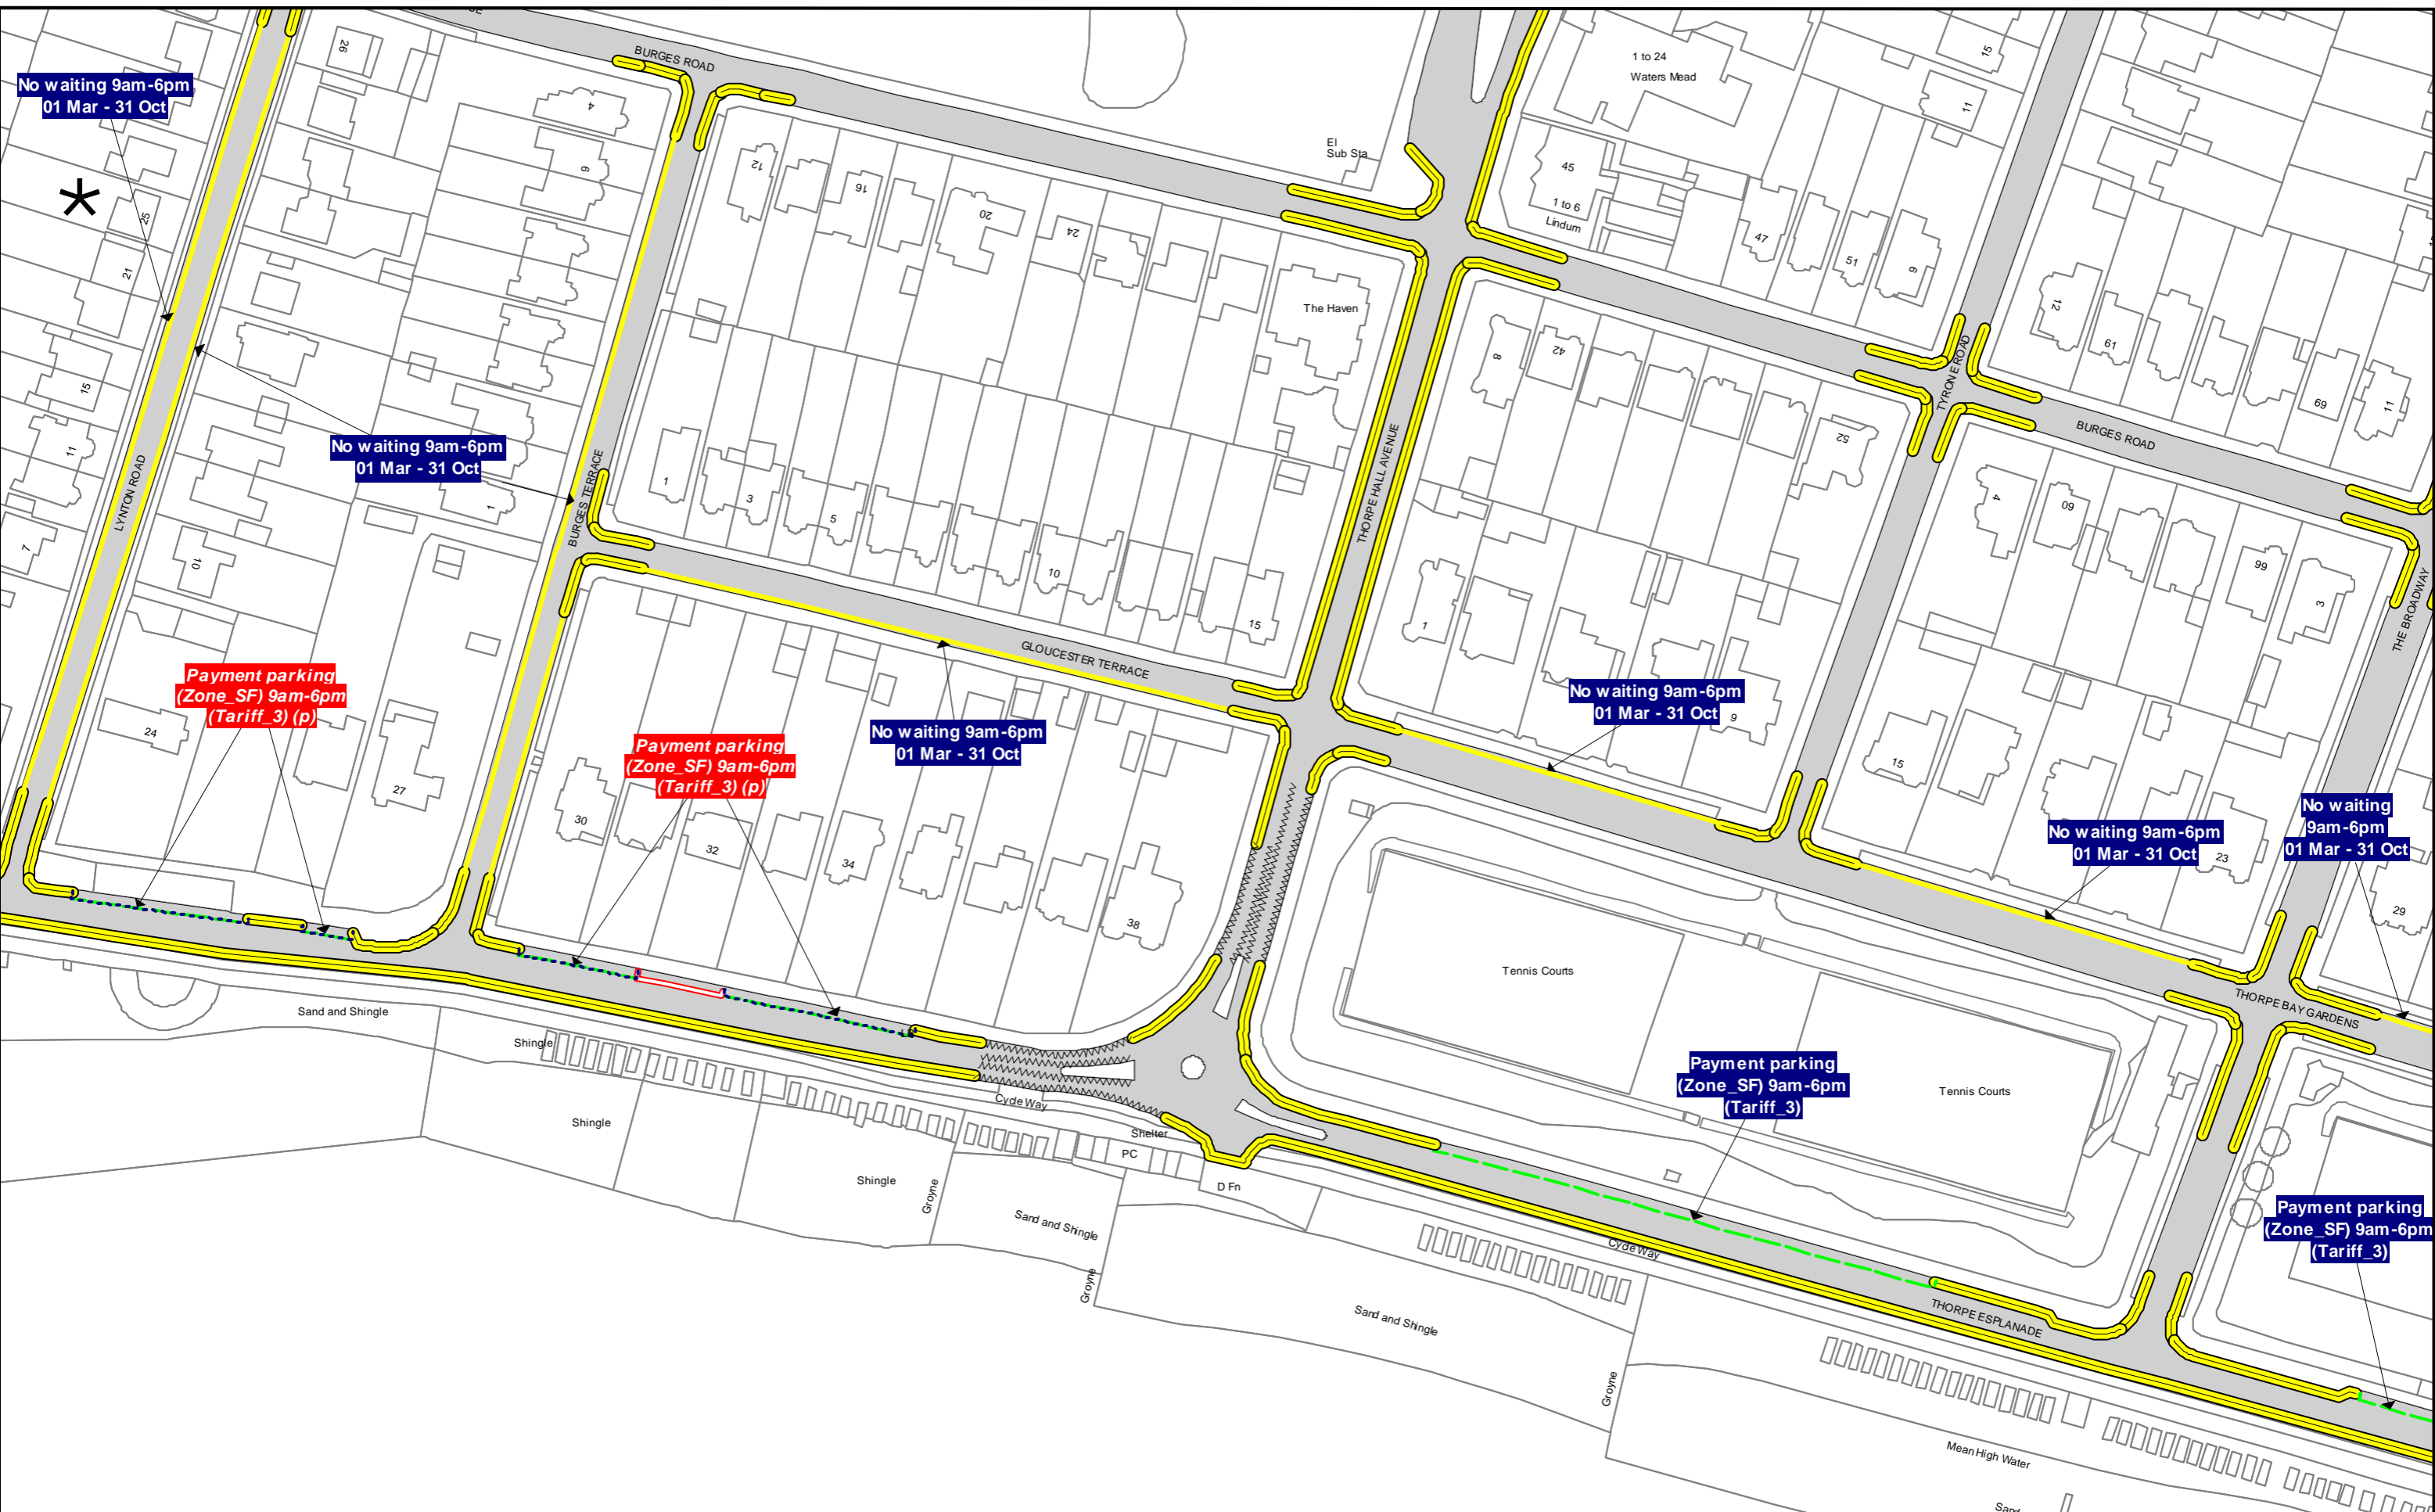

Order Title:
 The Southend-on-Sea Borough Council (Various Roads) (Stopping, Waiting, Loading and Unloading prohibitions and restrictions, Parking Places and Permit Parking Zones) (Consolidation) Order 2016

NOTE: SEE MAP SCHEDULE LEGEND FOR RESTRICTIONS DISPLAYED

p
 V22
 t W21 W23 u
 q

This map is reproduced from Ordnance Survey material with the permission of Ordnance Survey on behalf of the Controller of Her Majesty's Stationery Office (c) Crown Copyright. Unauthorised reproduction infringes Crown copyright and may lead to prosecution or civil proceedings. Southend-on-Sea Borough Council Licence Number 100019690

SCALE	1 : 1250 @ A3
DATE	17/10/2018
MAP	Tile Ref: W22
REVISION	12 PROPOSED

Order Title:
 The Southend-on-Sea Borough Council (Various Roads) (Stopping, Waiting, Loading and Unloading prohibitions and restrictions, Parking Places and Permit Parking Zones) (Consolidation) Order 2016

NOTE: SEE MAP SCHEDULE LEGEND FOR RESTRICTIONS DISPLAYED

p
V23
 t **W22** **W24** u
X23
 q

This map is reproduced from Ordnance Survey material with the permission of Ordnance Survey on behalf of the Controller of Her Majesty's Stationery Office (c) Crown Copyright. Unauthorised reproduction infringes Crown copyright and may lead to prosecution or civil proceedings. Southend-on-Sea Borough Council Licence Number 100019660