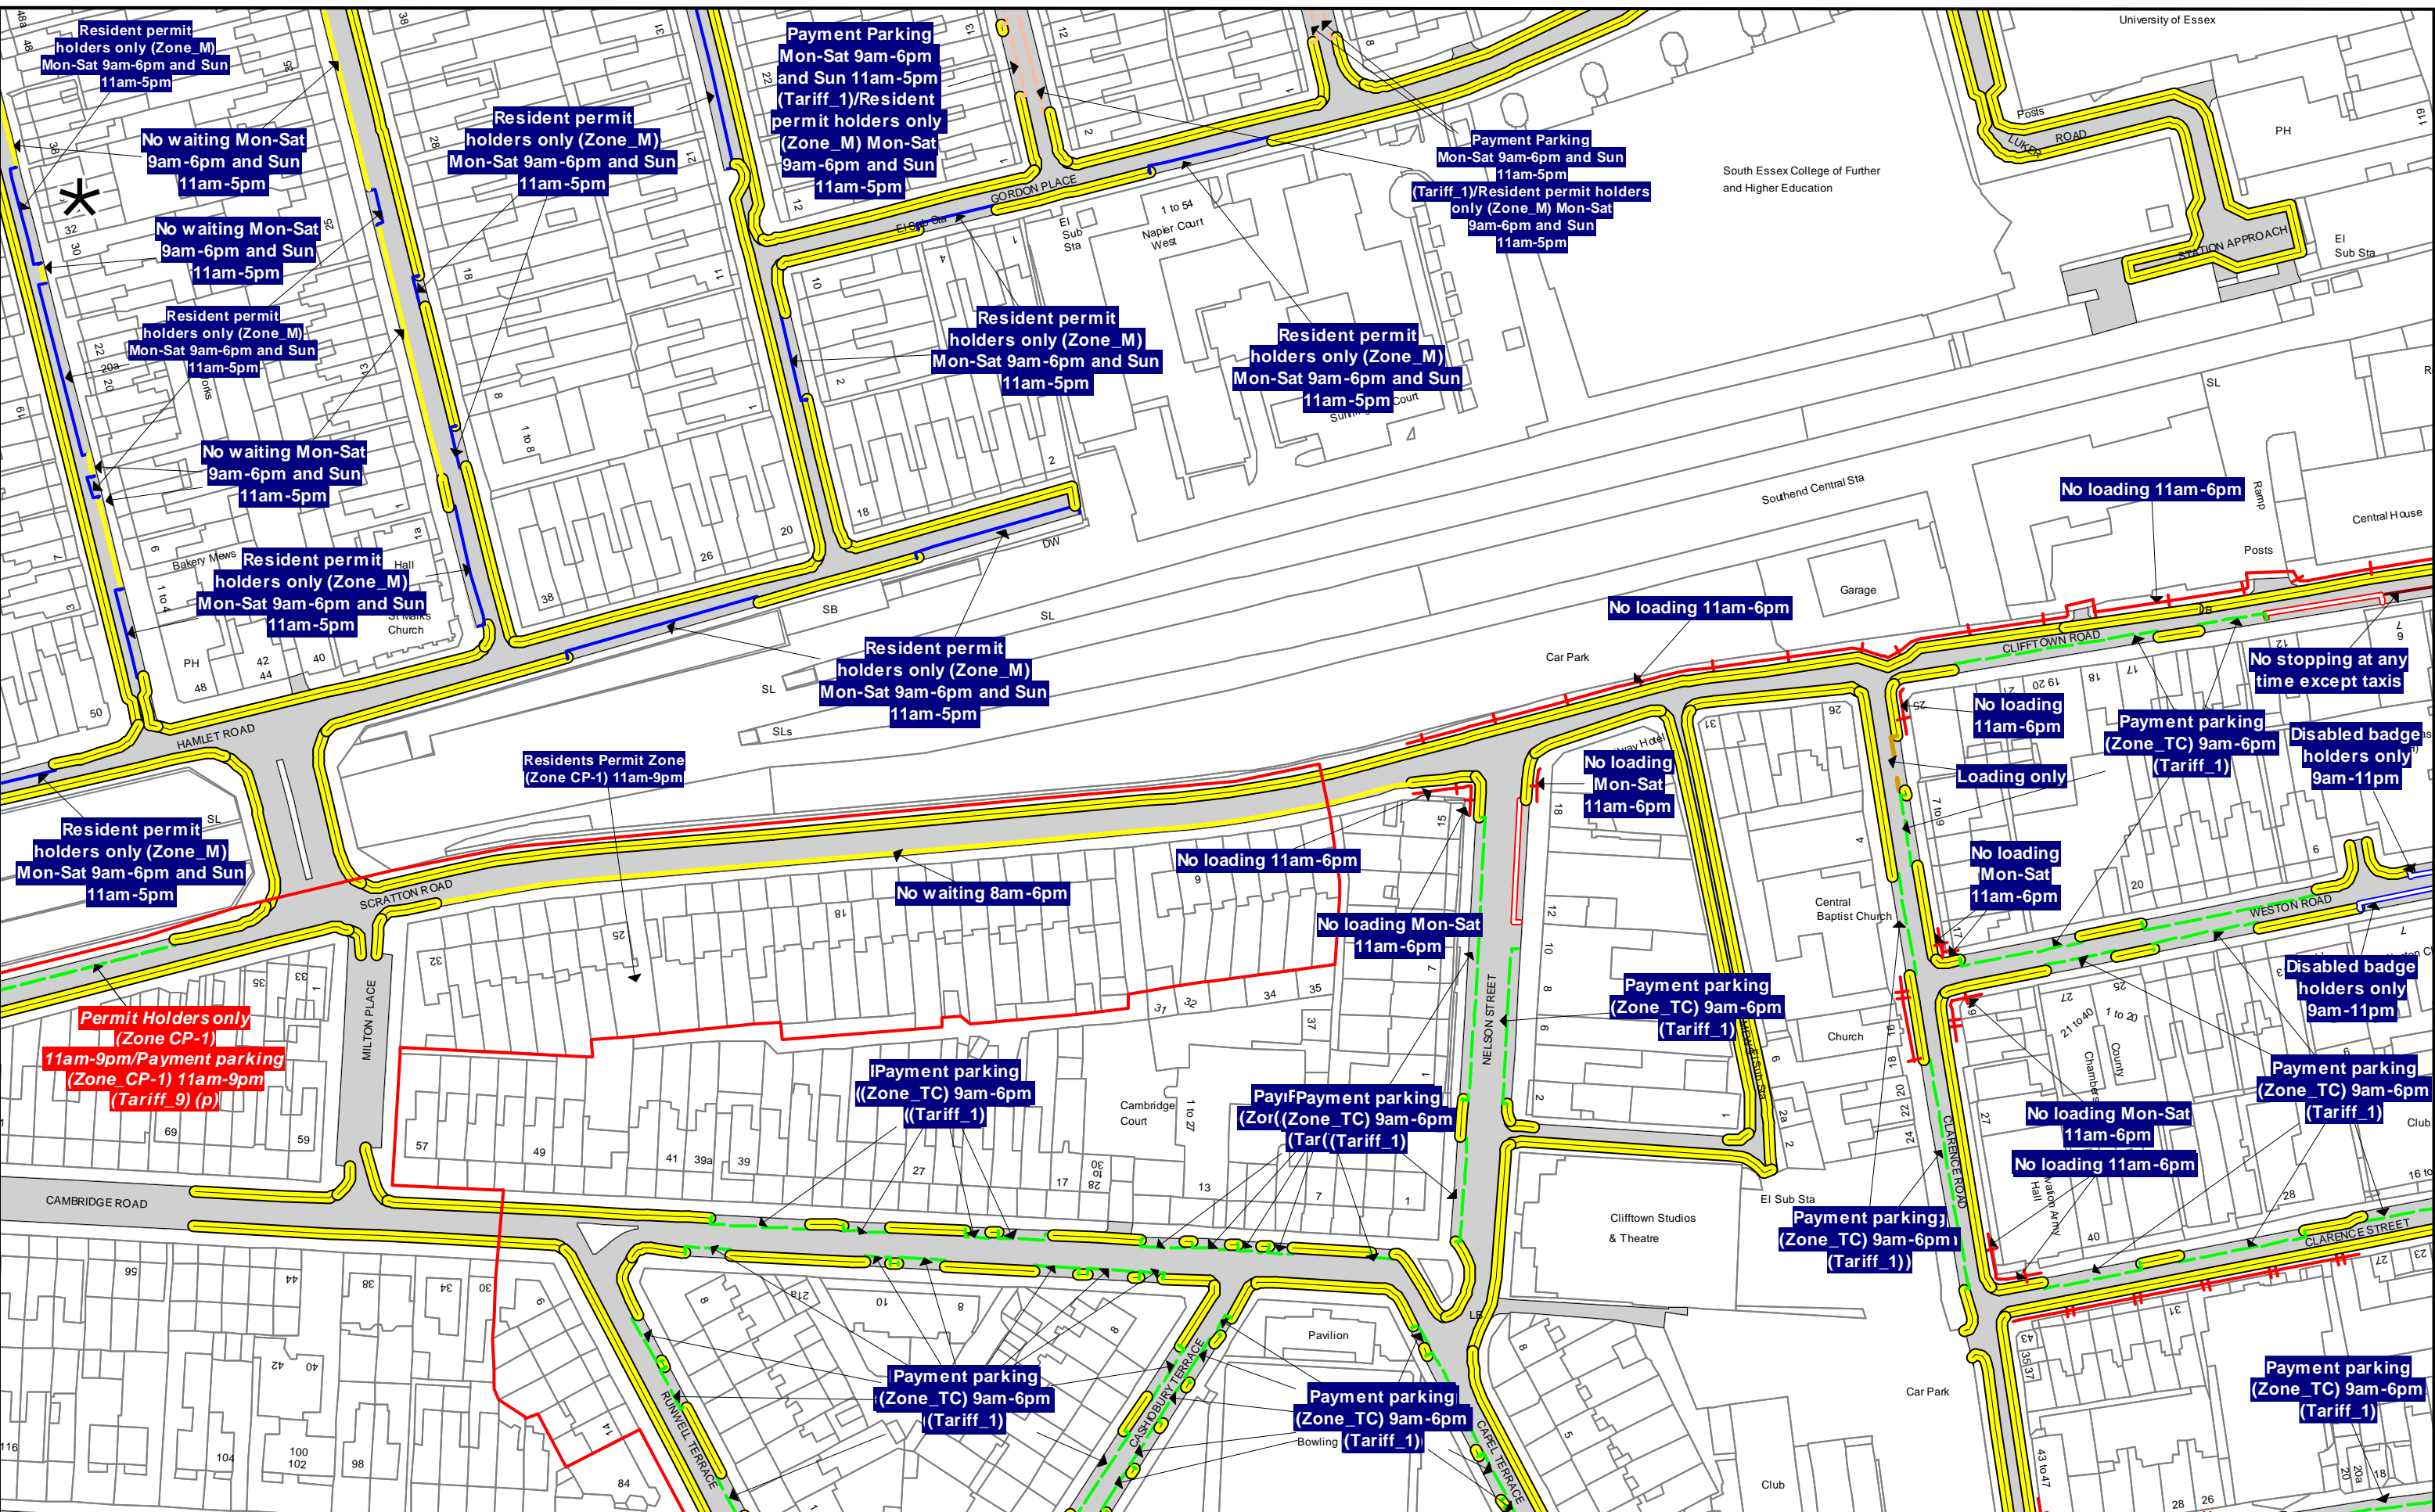

Order Title:
 The Southend-on-Sea Borough Council (Various Roads) (Stopping, Waiting, Loading and Unloading prohibitions and restrictions, Parking Places and Permit Parking Zones) (Consolidation) Order 2016

SCALE	1 : 1250 @ A3
DATE	25/10/2018
MAP	Tile Ref: V16
REVISION	19 PROPOSED

Order Title:
 The Southend-on-Sea Borough Council (Various Roads) (Stopping, Waiting, Loading and Unloading prohibitions and restrictions, Parking Places and Permit Parking Zones) (Consolidation) Order 2016

NOTE: SEE MAP SCHEDULE LEGEND FOR RESTRICTIONS DISPLAYED

p
T16
 t **U15** **U17** u
V16
 q

SCALE	1 : 1250	@ A3
DATE	25/10/2018	
MAP	Tile Ref: U16	
REVISION	13	PROPOSED

Order Title:
 The Southend-on-Sea Borough Council (Various Roads) (Stopping, Waiting, Loading and Unloading prohibitions and restrictions, Parking Places and Permit Parking Zones) (Consolidation) Order 2016

NOTE: SEE MAP SCHEDULE LEGEND FOR RESTRICTIONS DISPLAYED

p
T17
 t **U16** **U18** u
V17
 q

SCALE	1 : 1250	@ A3
DATE	25/10/2018	
MAP	Tile Ref: U17	
REVISION	13	PROPOSED

Order Title:
 The Southend-on-Sea Borough Council (Various Roads) (Stopping, Waiting, Loading and Unloading prohibitions and restrictions, Parking Places and Permit Parking Zones) (Consolidation) Order 2016