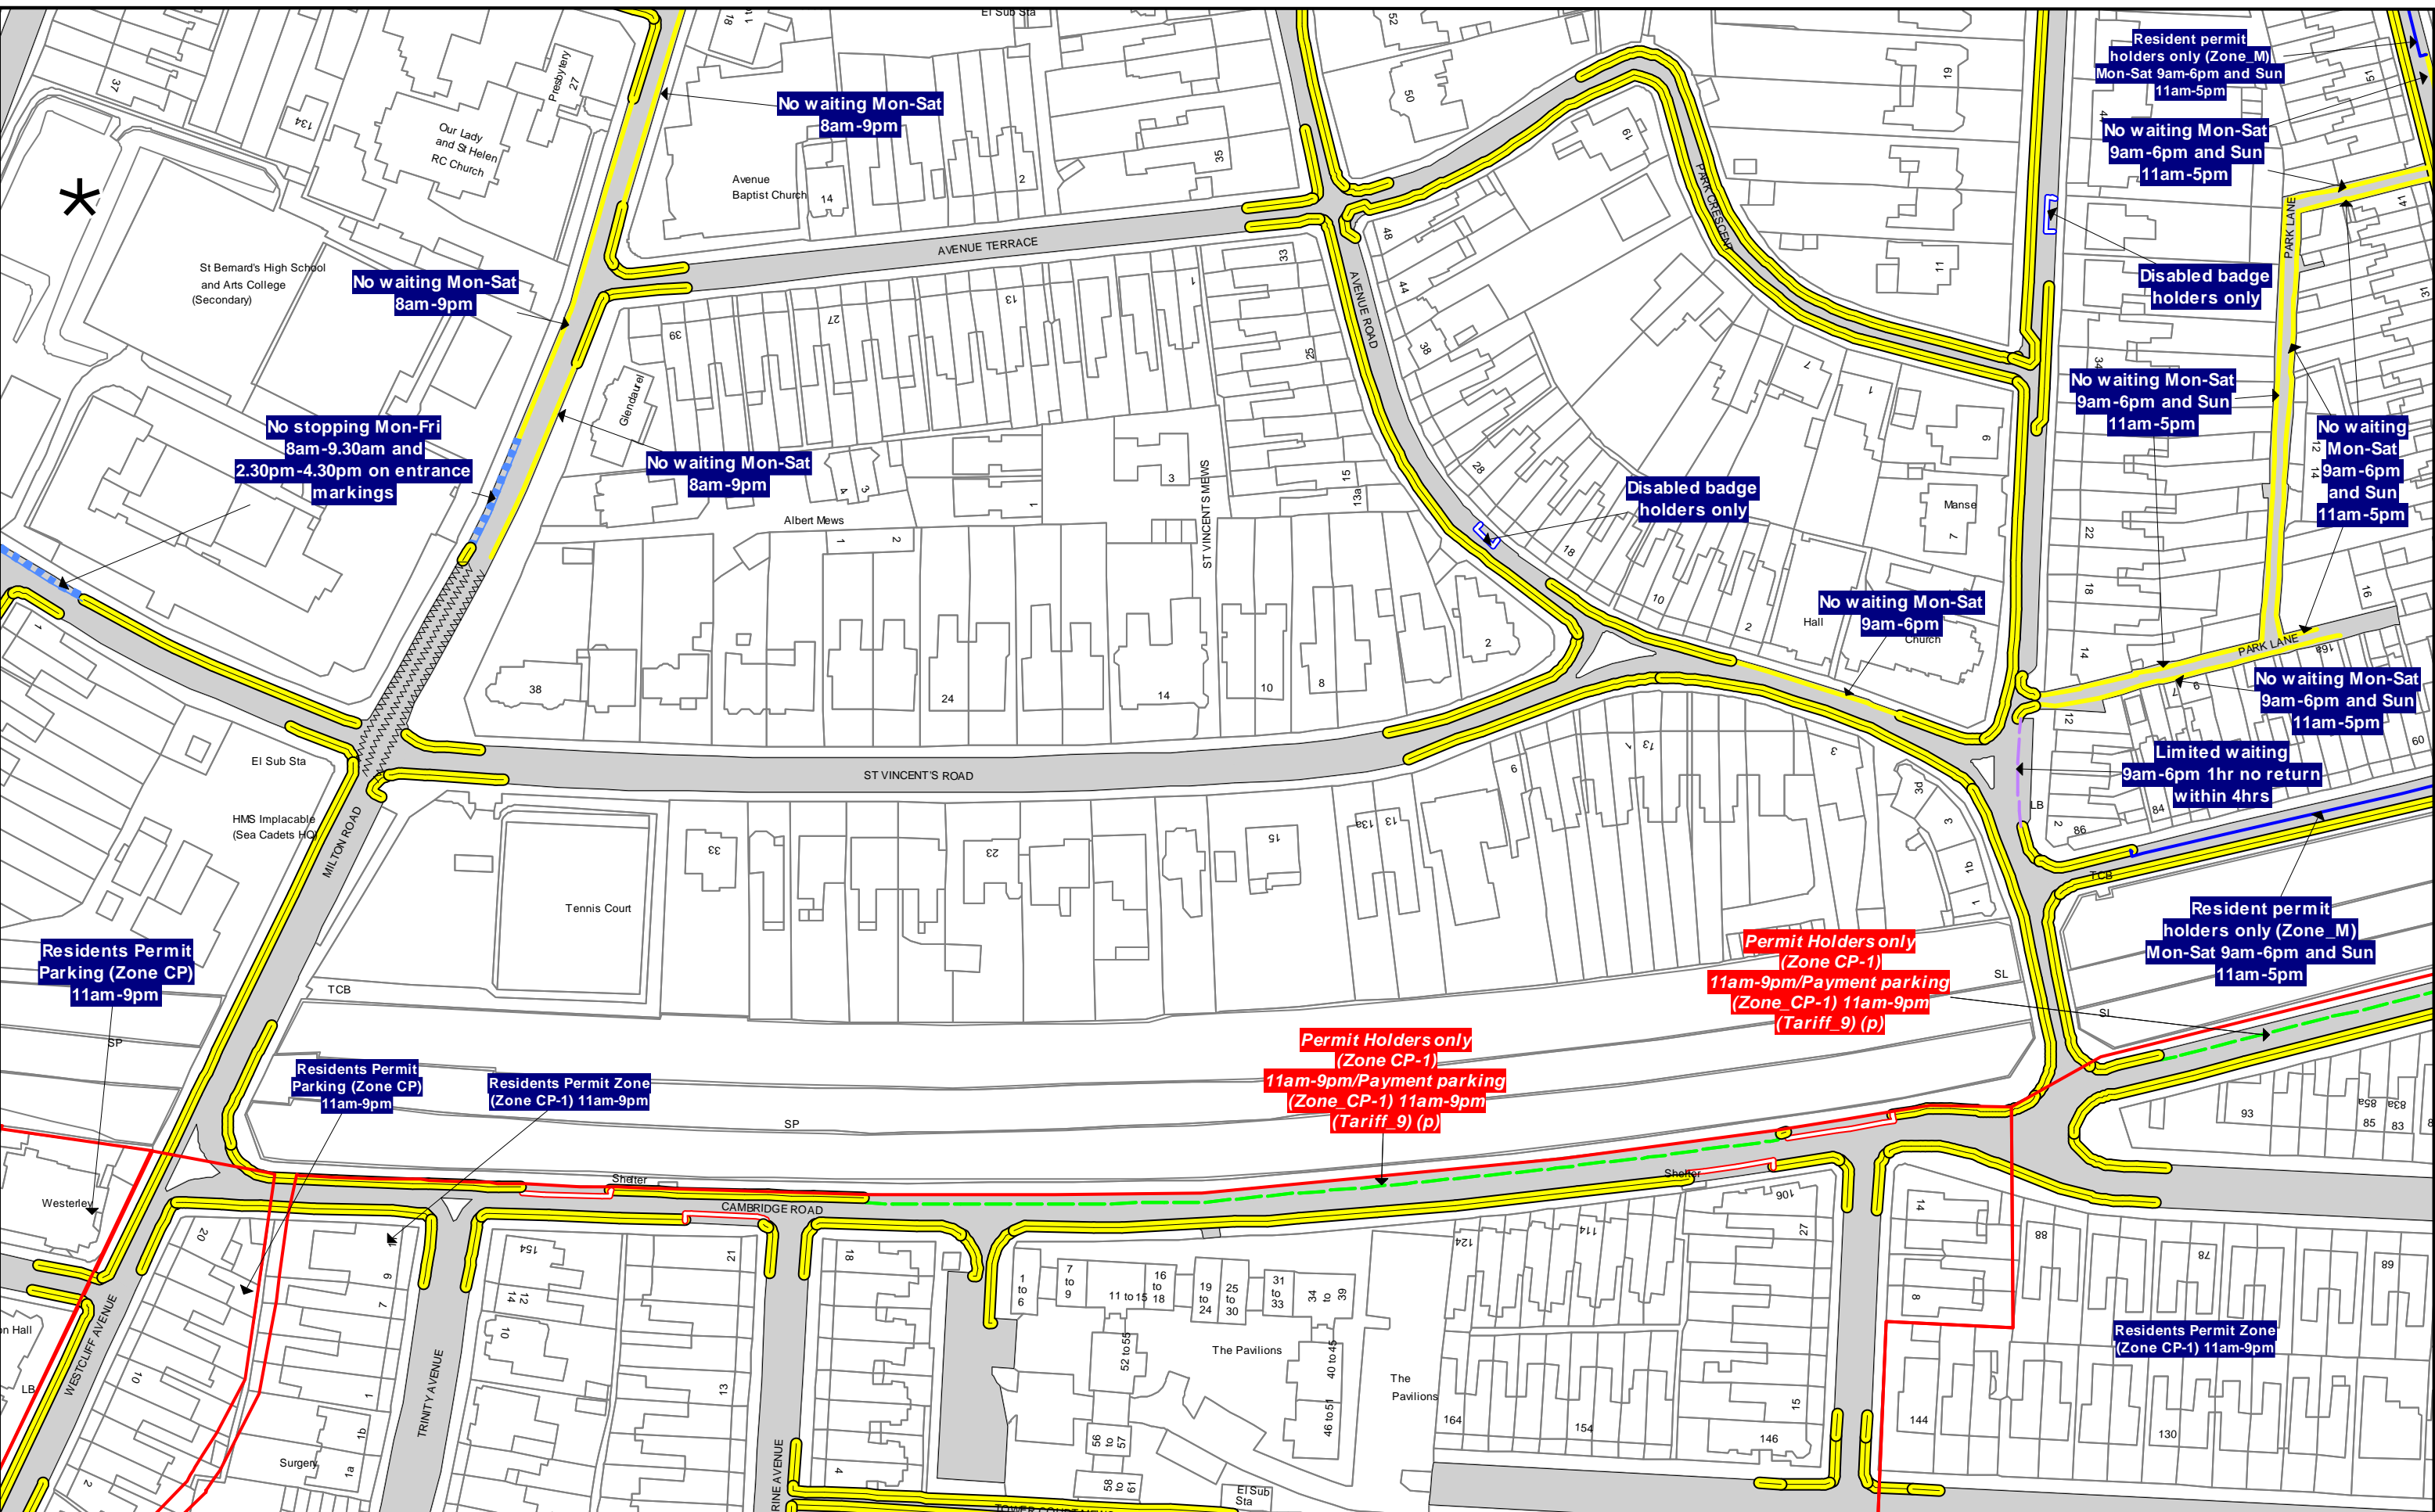

Order Title:
 The Southend-on-Sea Borough Council (Various Roads) (Stopping, Waiting, Loading and Unloading prohibitions and restrictions, Parking Places and Permit Parking Zones) (Consolidation) Order 2016

NOTE: SEE MAP SCHEDULE LEGEND FOR RESTRICTIONS DISPLAYED

This map is reproduced from Ordnance Survey material with the permission of Ordnance Survey on behalf of the Controller of Her Majesty's Stationery Office (c) Crown Copyright. Unauthorised reproduction infringes Crown copyright and may lead to prosecution or civil proceedings. Southend-on-Sea Borough Council Licence Number 100019690

SCALE	1 : 1250 @ A3
DATE	25/10/2018
MAP	Tile Ref: V16
REVISION	19 PROPOSED

Order Title:
 The Southend-on-Sea Borough Council (Various Roads) (Stopping, Waiting, Loading and Unloading prohibitions and restrictions, Parking Places and Permit Parking Zones) (Consolidation) Order 2016

NOTE: SEE MAP SCHEDULE LEGEND FOR RESTRICTIONS DISPLAYED

p
T16
 t **U15** **U17** u
V16
 q

SCALE	1 : 1250	@ A3
DATE	25/10/2018	
MAP	Tile Ref: U16	
REVISION	13	PROPOSED

Order Title:
 The Southend-on-Sea Borough Council (Various Roads) (Stopping, Waiting, Loading and Unloading prohibitions and restrictions, Parking Places and Permit Parking Zones) (Consolidation) Order 2016