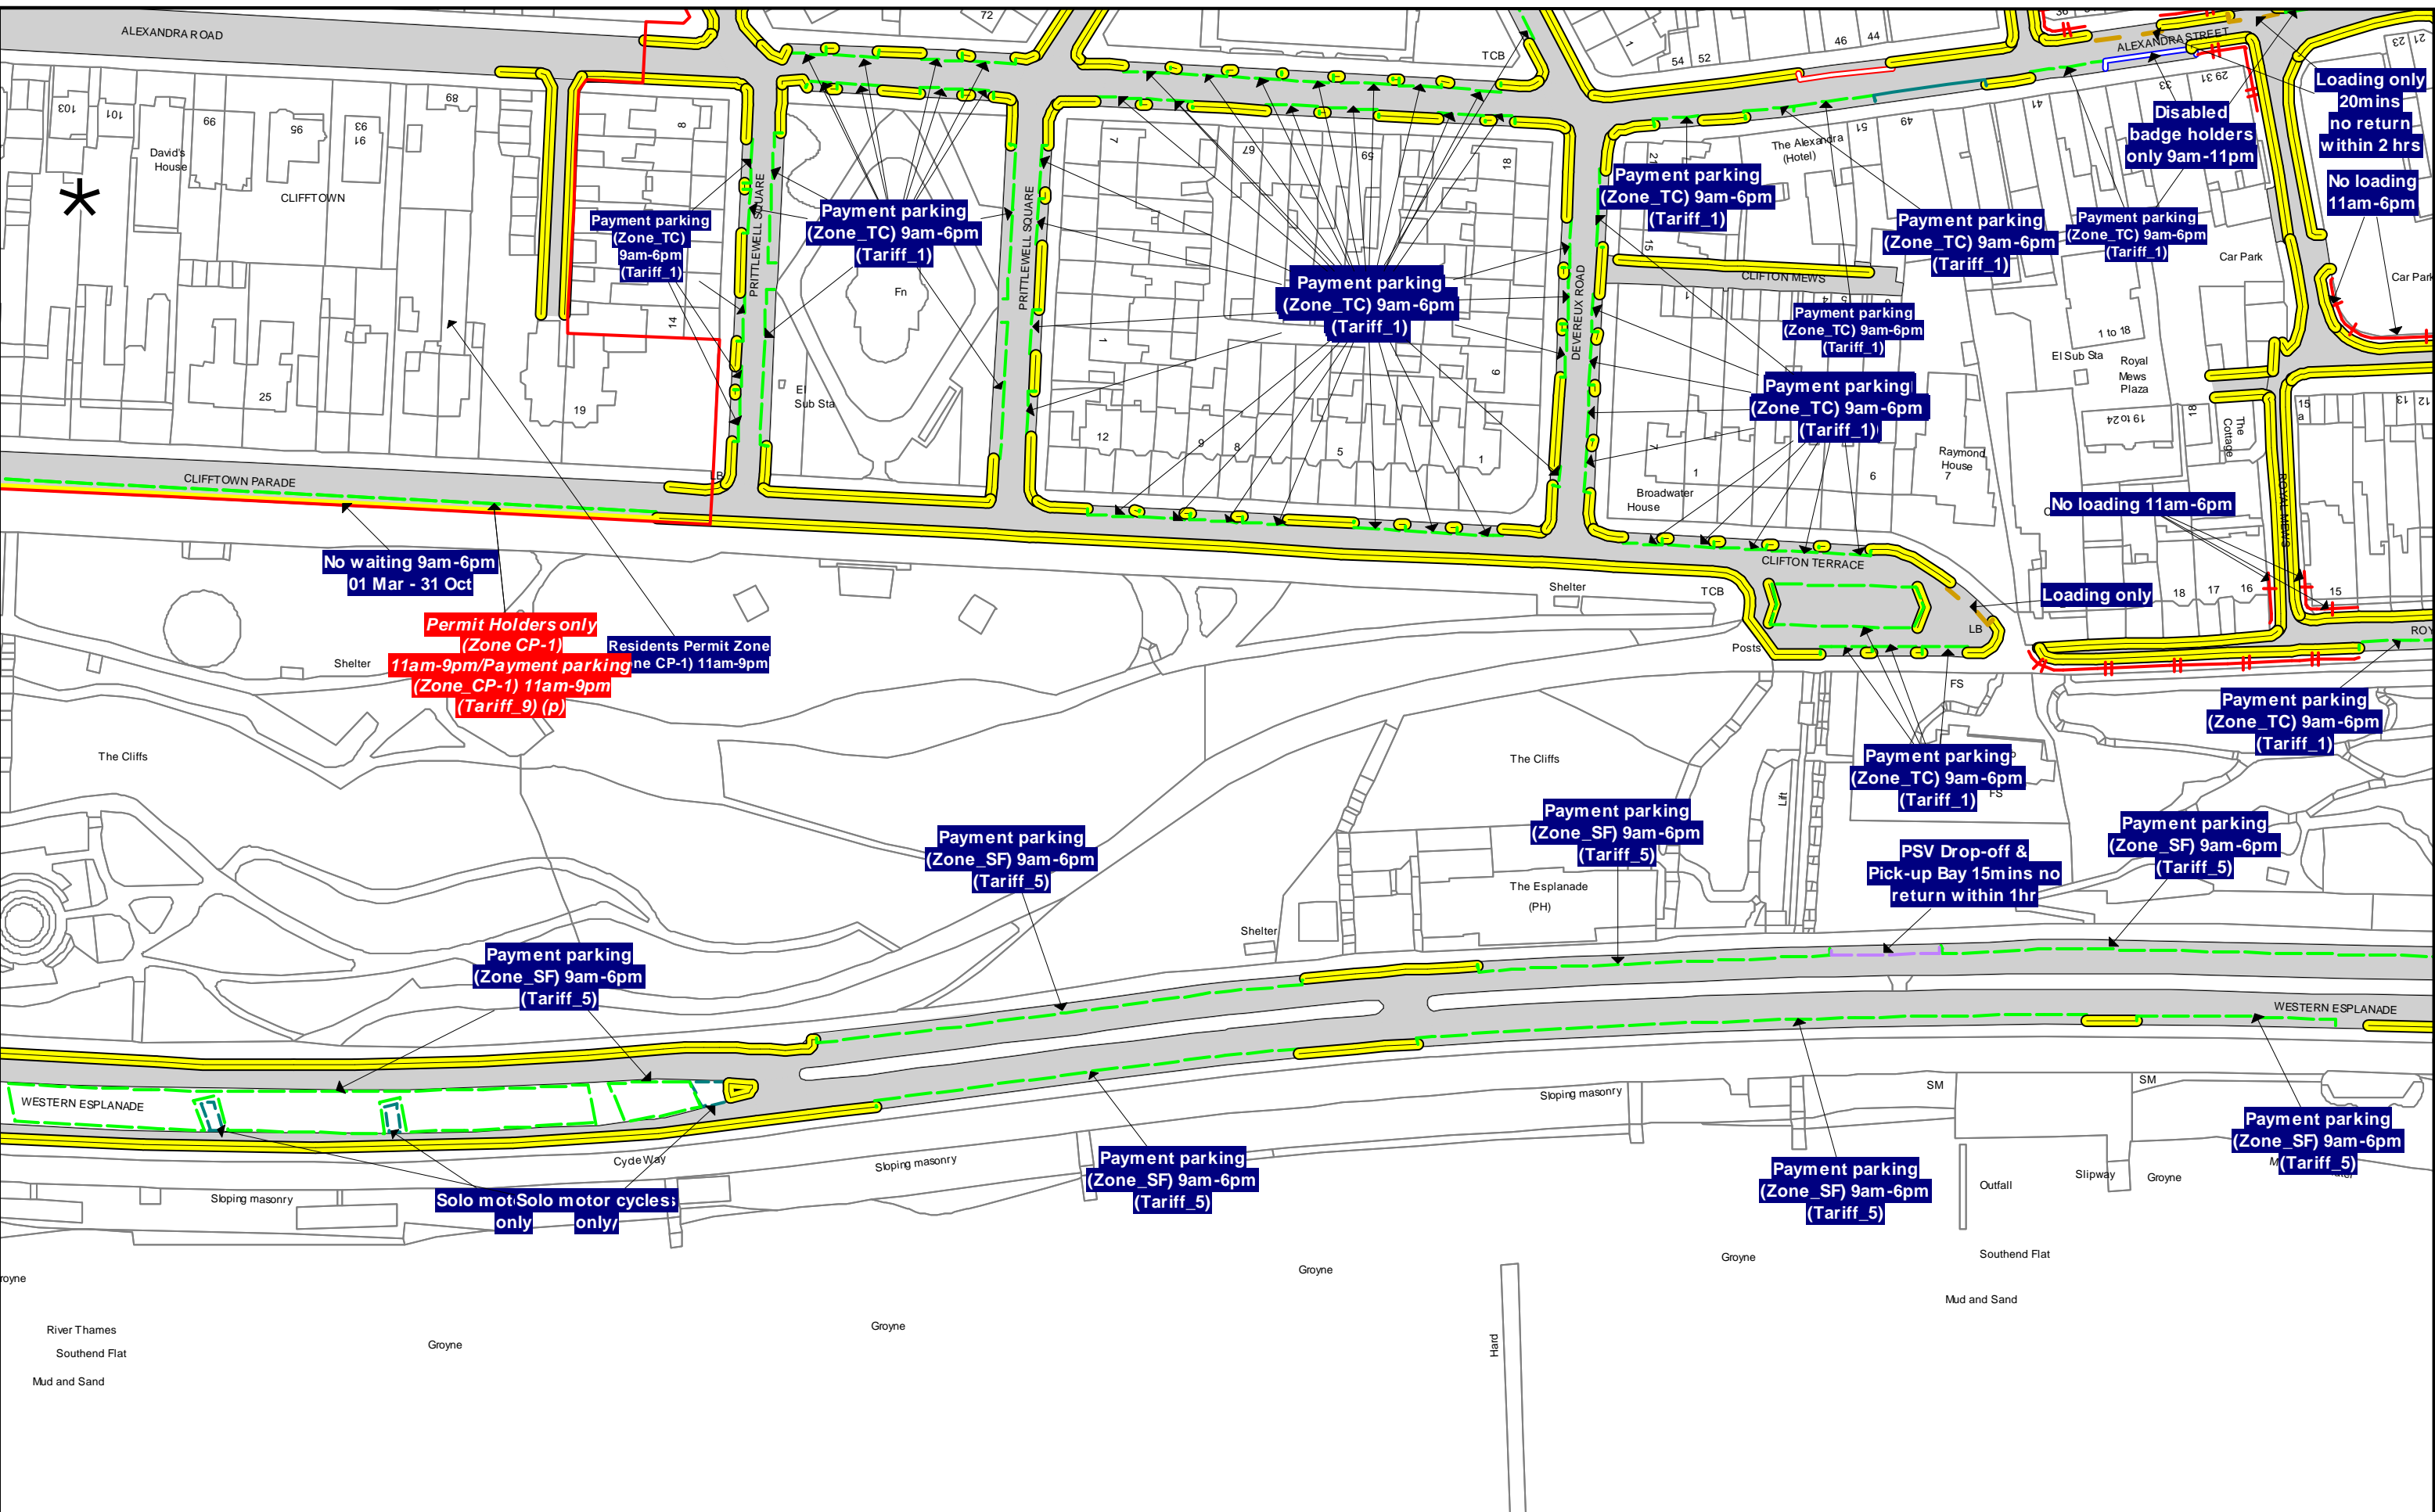

SCALE	1 : 1250 @ A3
DATE	25/10/2018
MAP	Tile Ref: V16
REVISION	19 PROPOSED

Order Title:
 The Southend-on-Sea Borough Council (Various Roads) (Stopping, Waiting, Loading and Unloading prohibitions and restrictions, Parking Places and Permit Parking Zones) (Consolidation) Order 2016

NOTE: SEE MAP SCHEDULE LEGEND FOR RESTRICTIONS DISPLAYED

p
T16
 t **U15** **U17** u
V16
 q

SCALE	1 : 1250	@ A3
DATE	25/10/2018	
MAP	Tile Ref: U16	
REVISION	13	PROPOSED

Order Title:
 The Southend-on-Sea Borough Council (Various Roads) (Stopping, Waiting, Loading and Unloading prohibitions and restrictions, Parking Places and Permit Parking Zones) (Consolidation) Order 2016

NOTE: SEE MAP SCHEDULE LEGEND FOR RESTRICTIONS DISPLAYED

p
T17
 t **U16** **U18** u
V17
 q

SCALE	1 : 1250	@ A3
DATE	25/10/2018	
MAP	Tile Ref: U17	
REVISION	13	PROPOSED

Order Title:
 The Southend-on-Sea Borough Council (Various Roads) (Stopping, Waiting, Loading and Unloading prohibitions and restrictions, Parking Places and Permit Parking Zones) (Consolidation) Order 2016

NOTE: SEE MAP SCHEDULE LEGEND FOR RESTRICTIONS DISPLAYED

U17
 V16 V18
 W17
 q

U
This map is reproduced from Ordnance Survey material with the permission of Ordnance Survey on behalf of the Controller of Her Majesty's Stationery Office (c) Crown Copyright. Unauthorised reproduction infringes Crown copyright and may lead to prosecution or civil proceedings. Southend-on-Sea Borough Council Licence Number 100019690