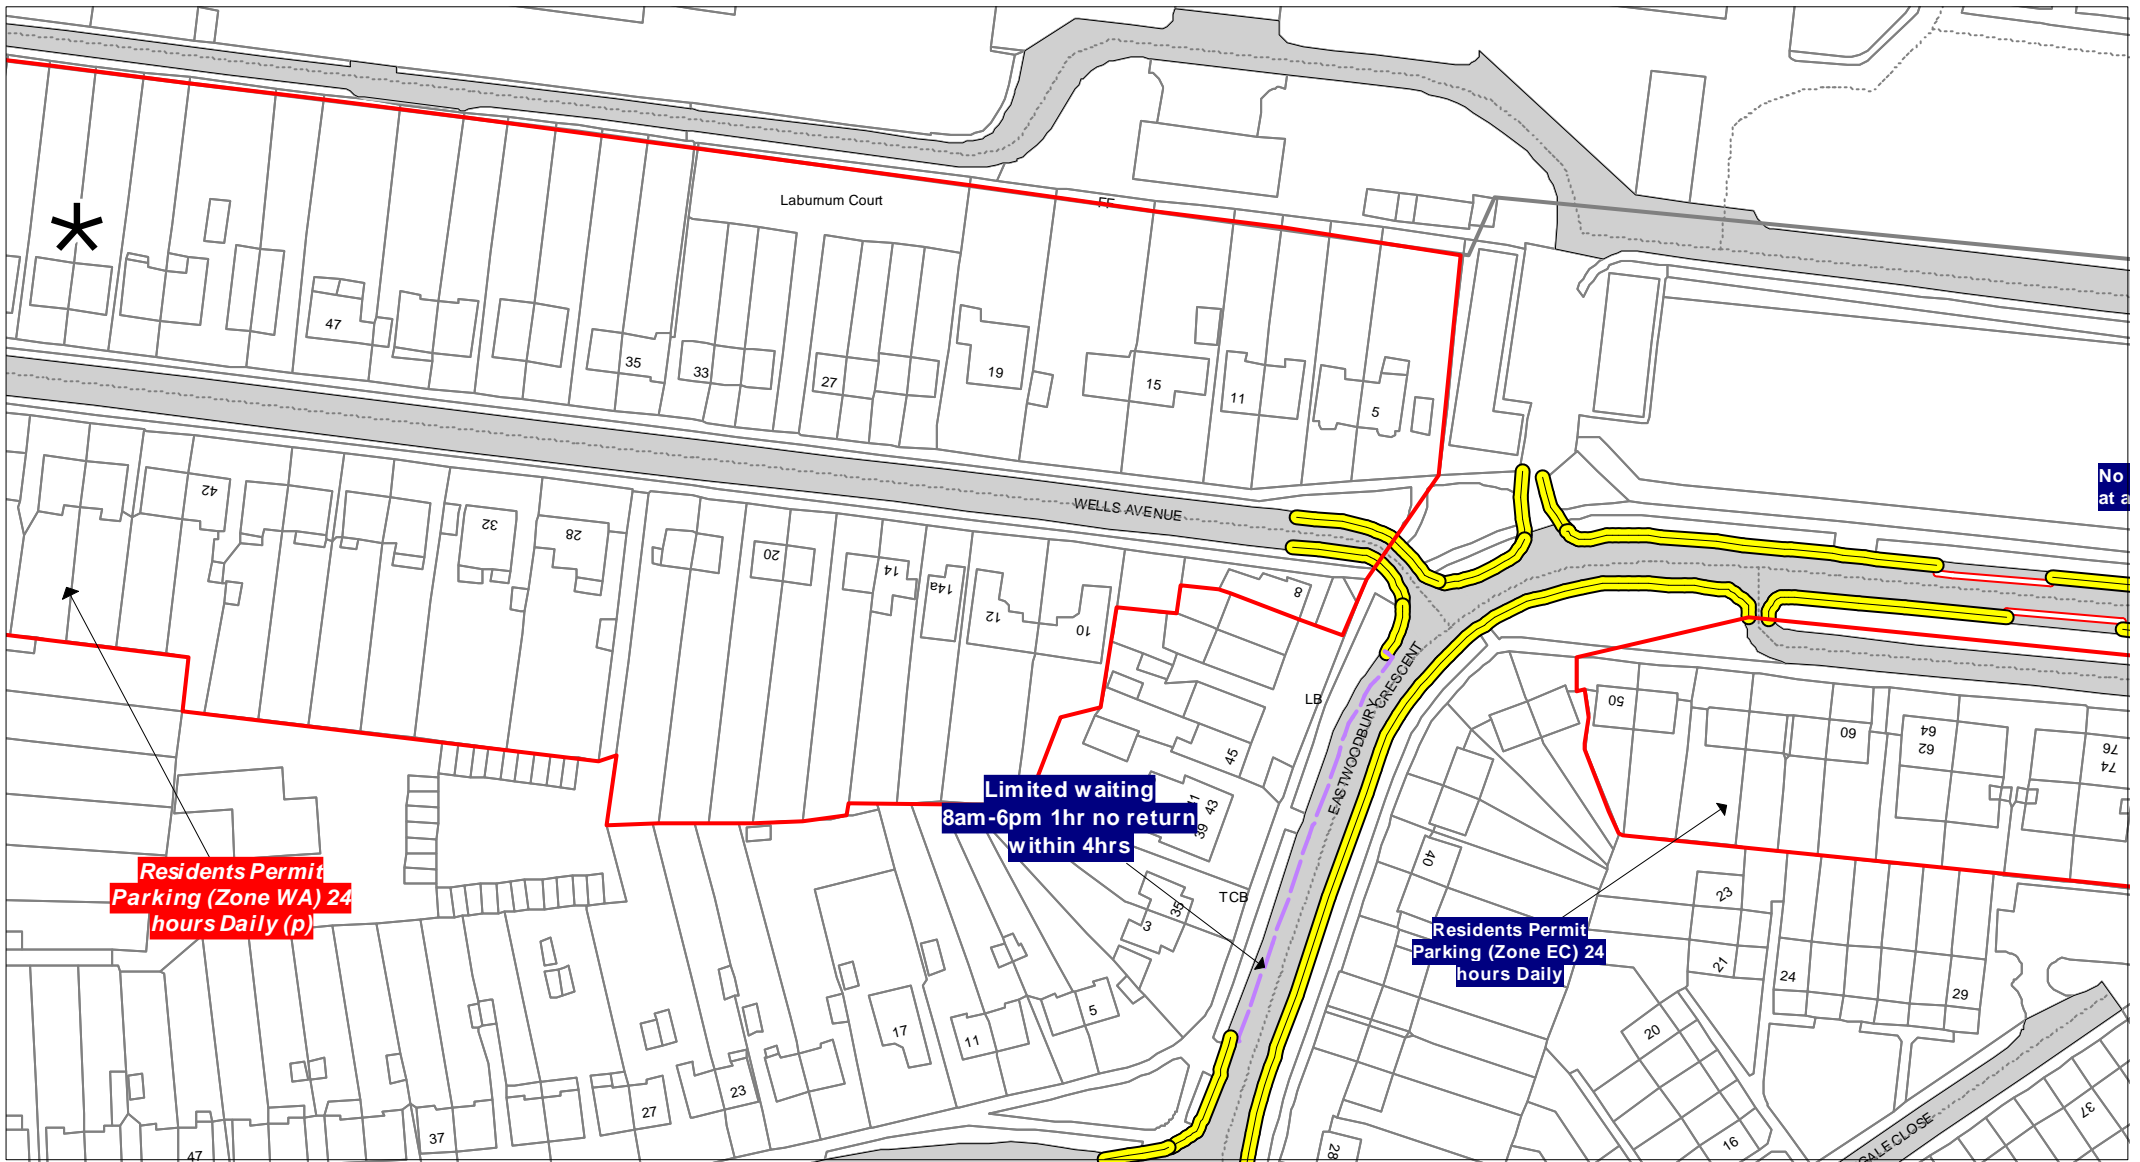

Wells Avenue RPS

© Crown copyright. All rights reserved
 Southend-on-Sea Borough Council
 Licence No. 100019680 2016

SCALE	1 : 1250
DATE	16/01/2019
DRAWING No.	
DRAWN BY	

Wells Avenue RPS

© Crown copyright. All rights reserved
 Southend-on-Sea Borough Council
 Licence No. 100019680 2016

SCALE	1 : 1250
DATE	16/01/2019
DRAWING No.	
DRAWN BY	

Wells Avenue RPS

© Crown copyright. All rights reserved
 Southend-on-Sea Borough Council
 Licence No. 100019680 2016

SCALE	1 : 3000
DATE	16/01/2019
DRAWING No.	
DRAWN BY	