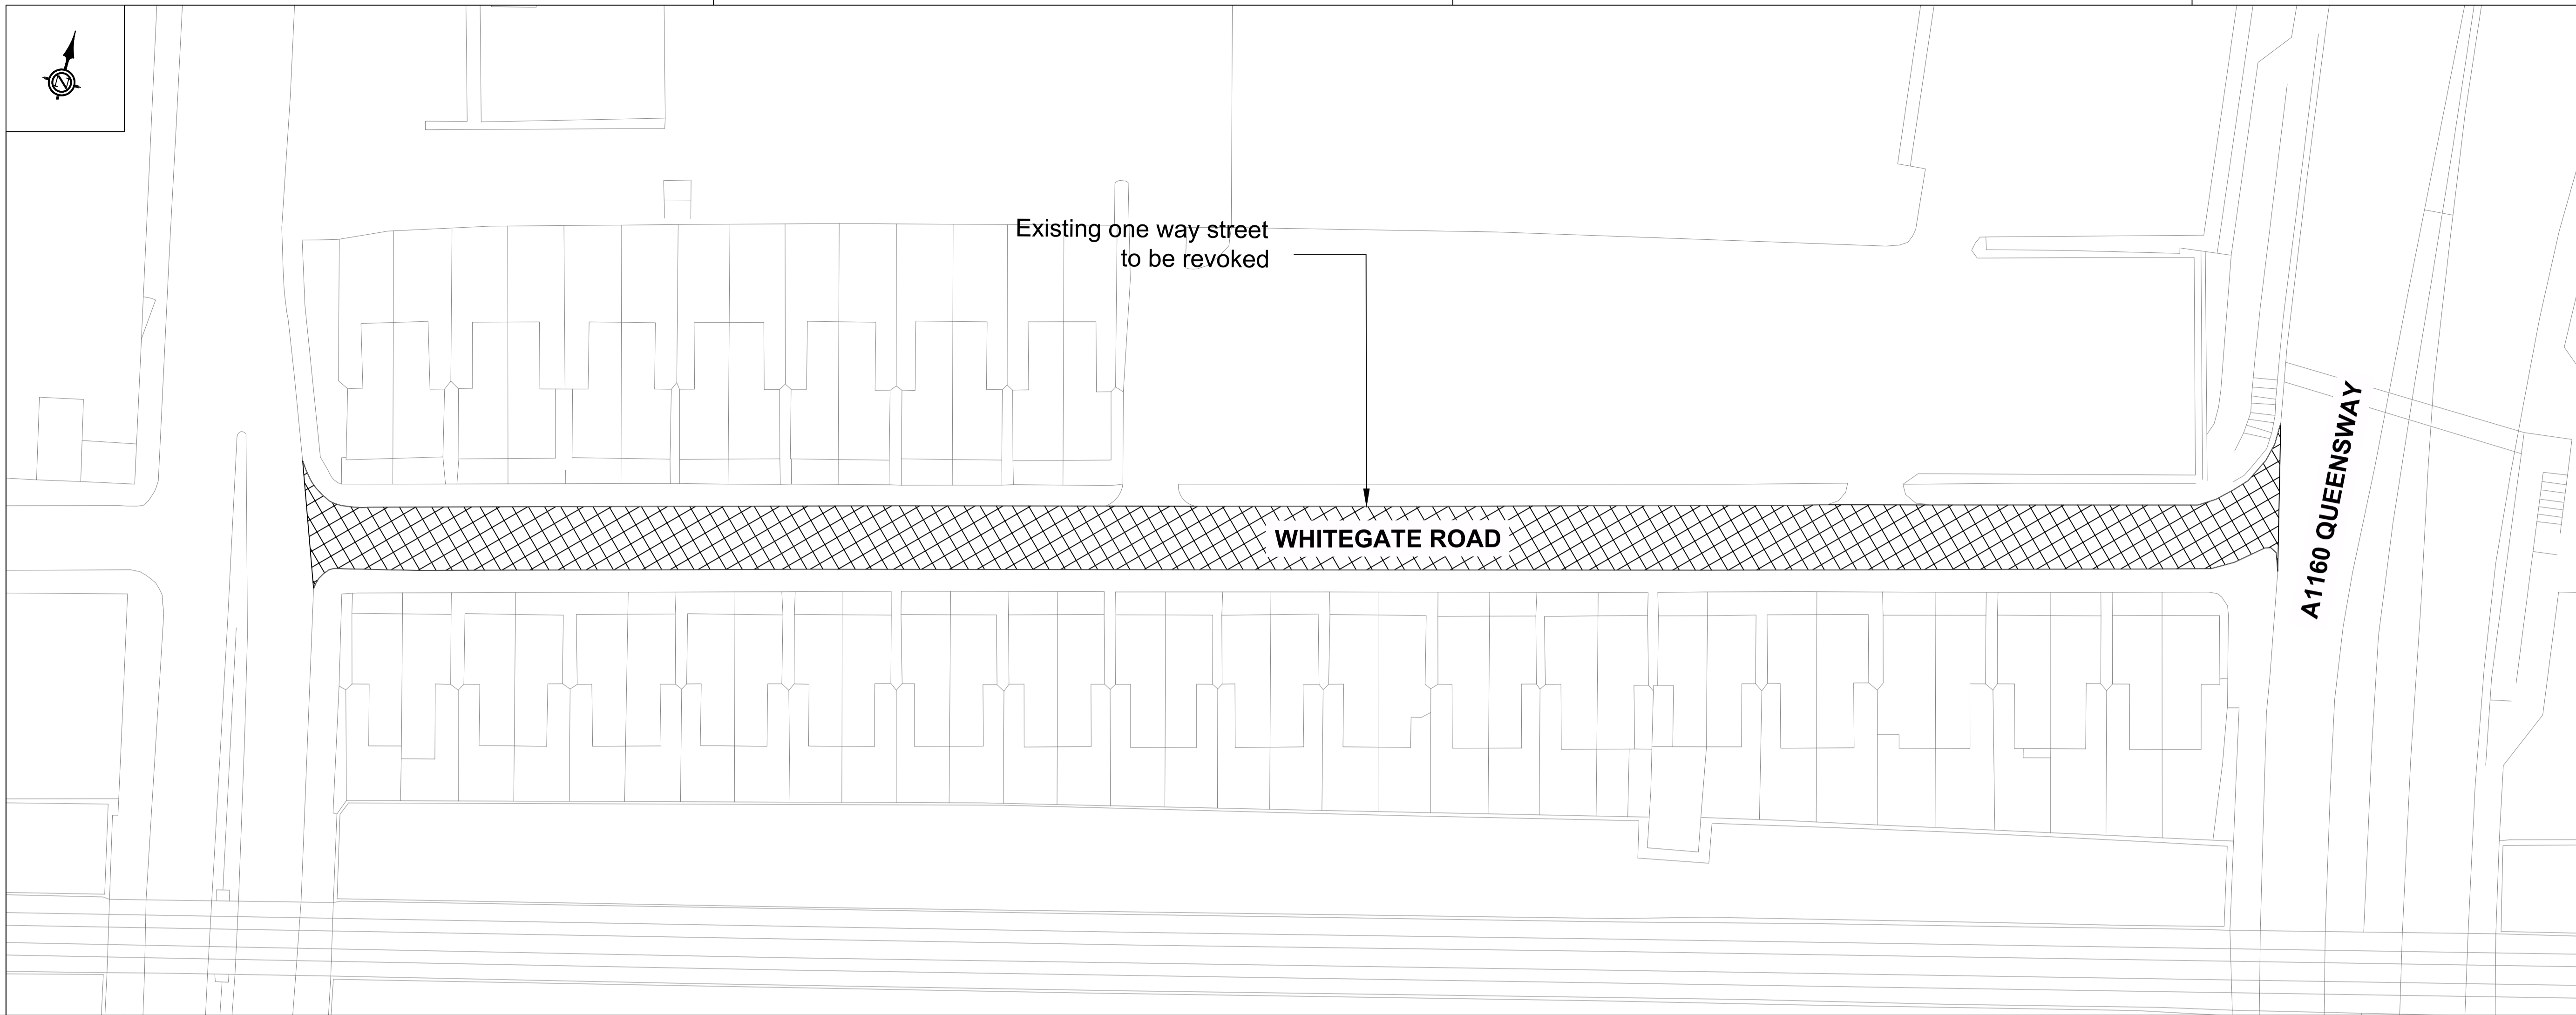

Key:

- Existing one-way revoked extents.
- New section for one-way traffic installed.

Southend-on-Sea Borough Council

Department for Place

PO Box 5560, Civic Centre
Victoria Avenue, Southend on Sea,
SS2 6ZQ

Project Title

National Productivity Investment Fund (Better Queensway)

Drawing Title

Traffic Regulation Order Section of One-Way on Whitegate Road