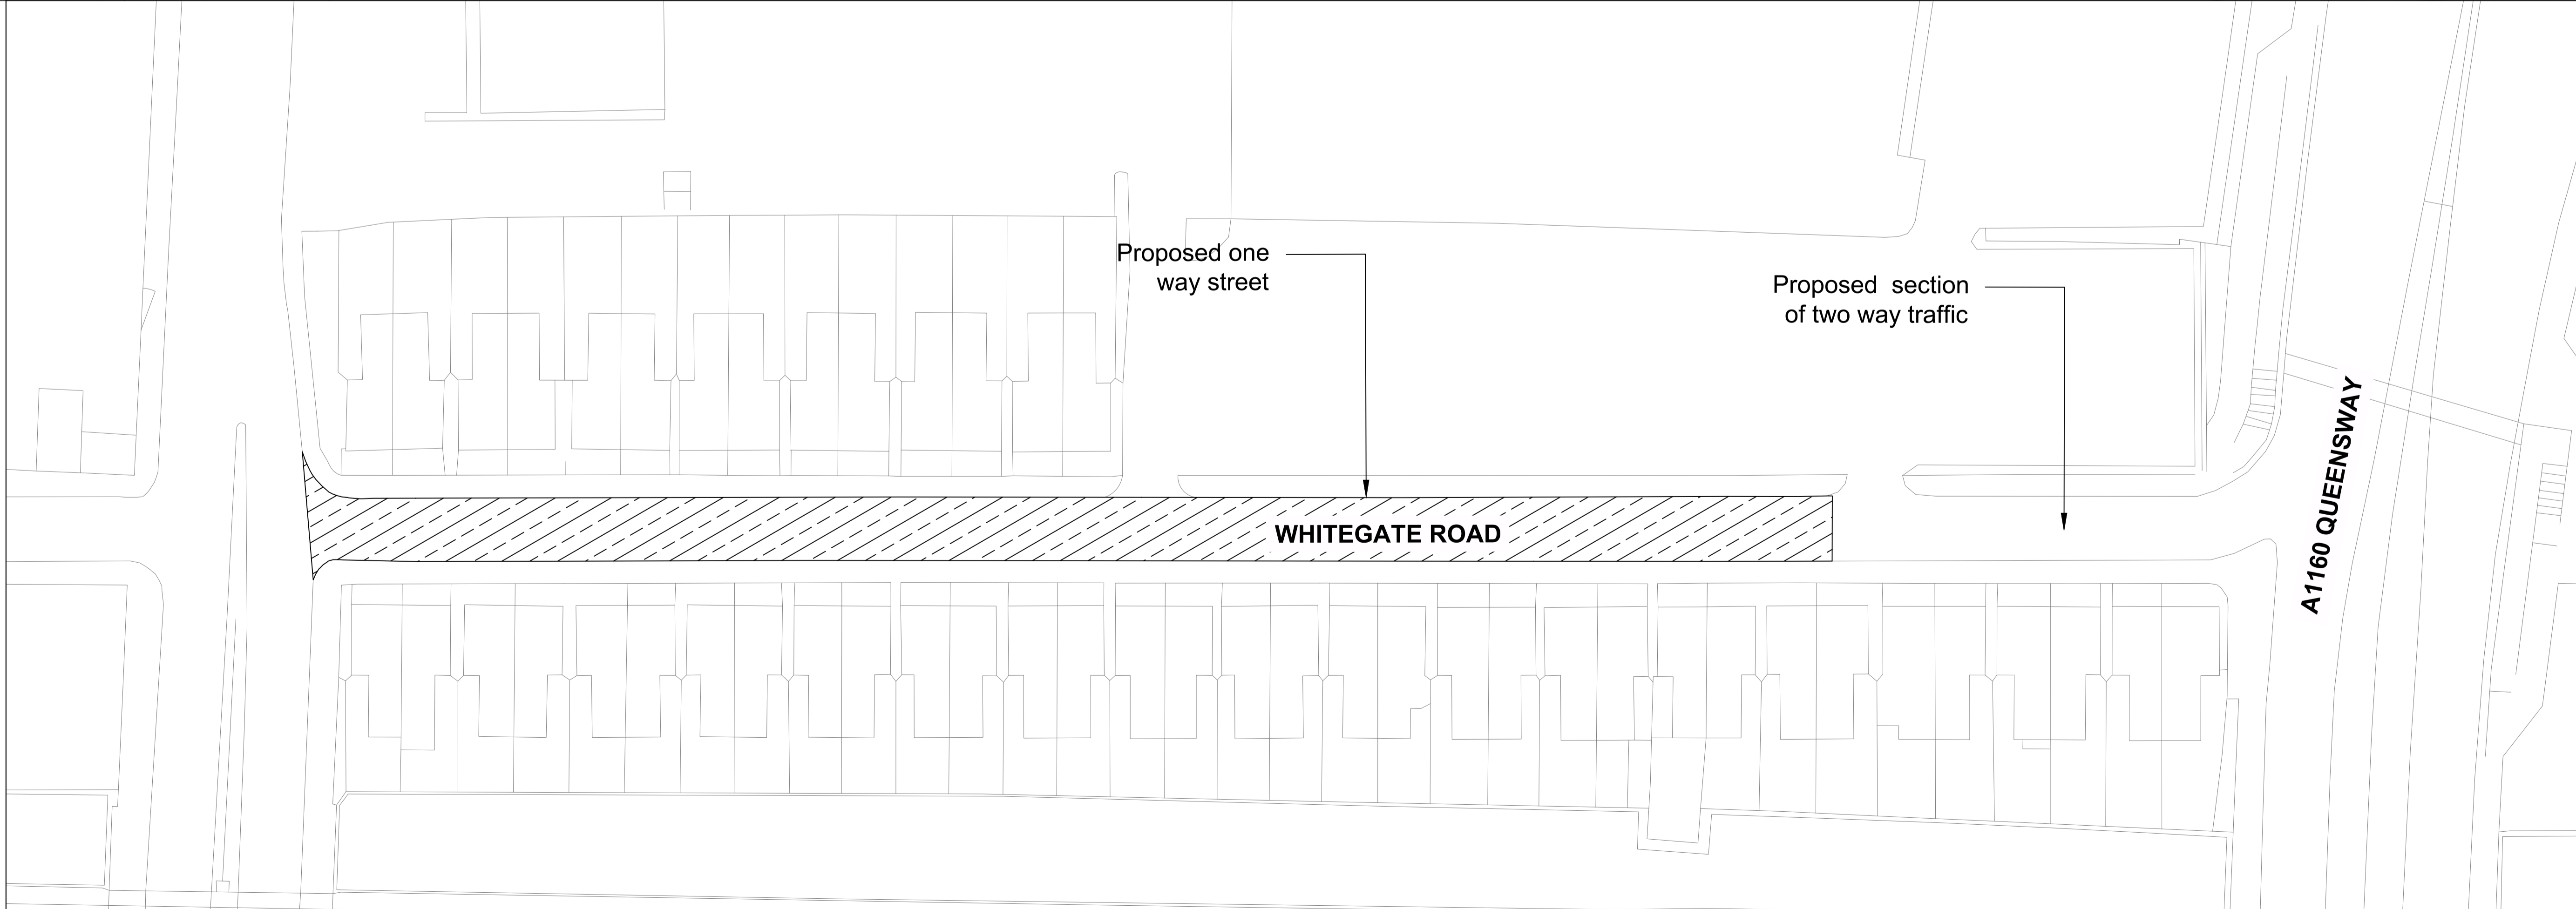

Key:

- Existing one-way revoked extents.
- New section for one-way traffic installed.

Southend-on-Sea Borough Council

Department for Place

PO Box 5560, Civic Centre
Victoria Avenue, Southend on Sea,
SS2 6ZQ

Project Title

National Productivity Investment Fund (Better Queensway)

Drawing Title

Traffic Regulation Order Section of One-Way on Whitegate Road