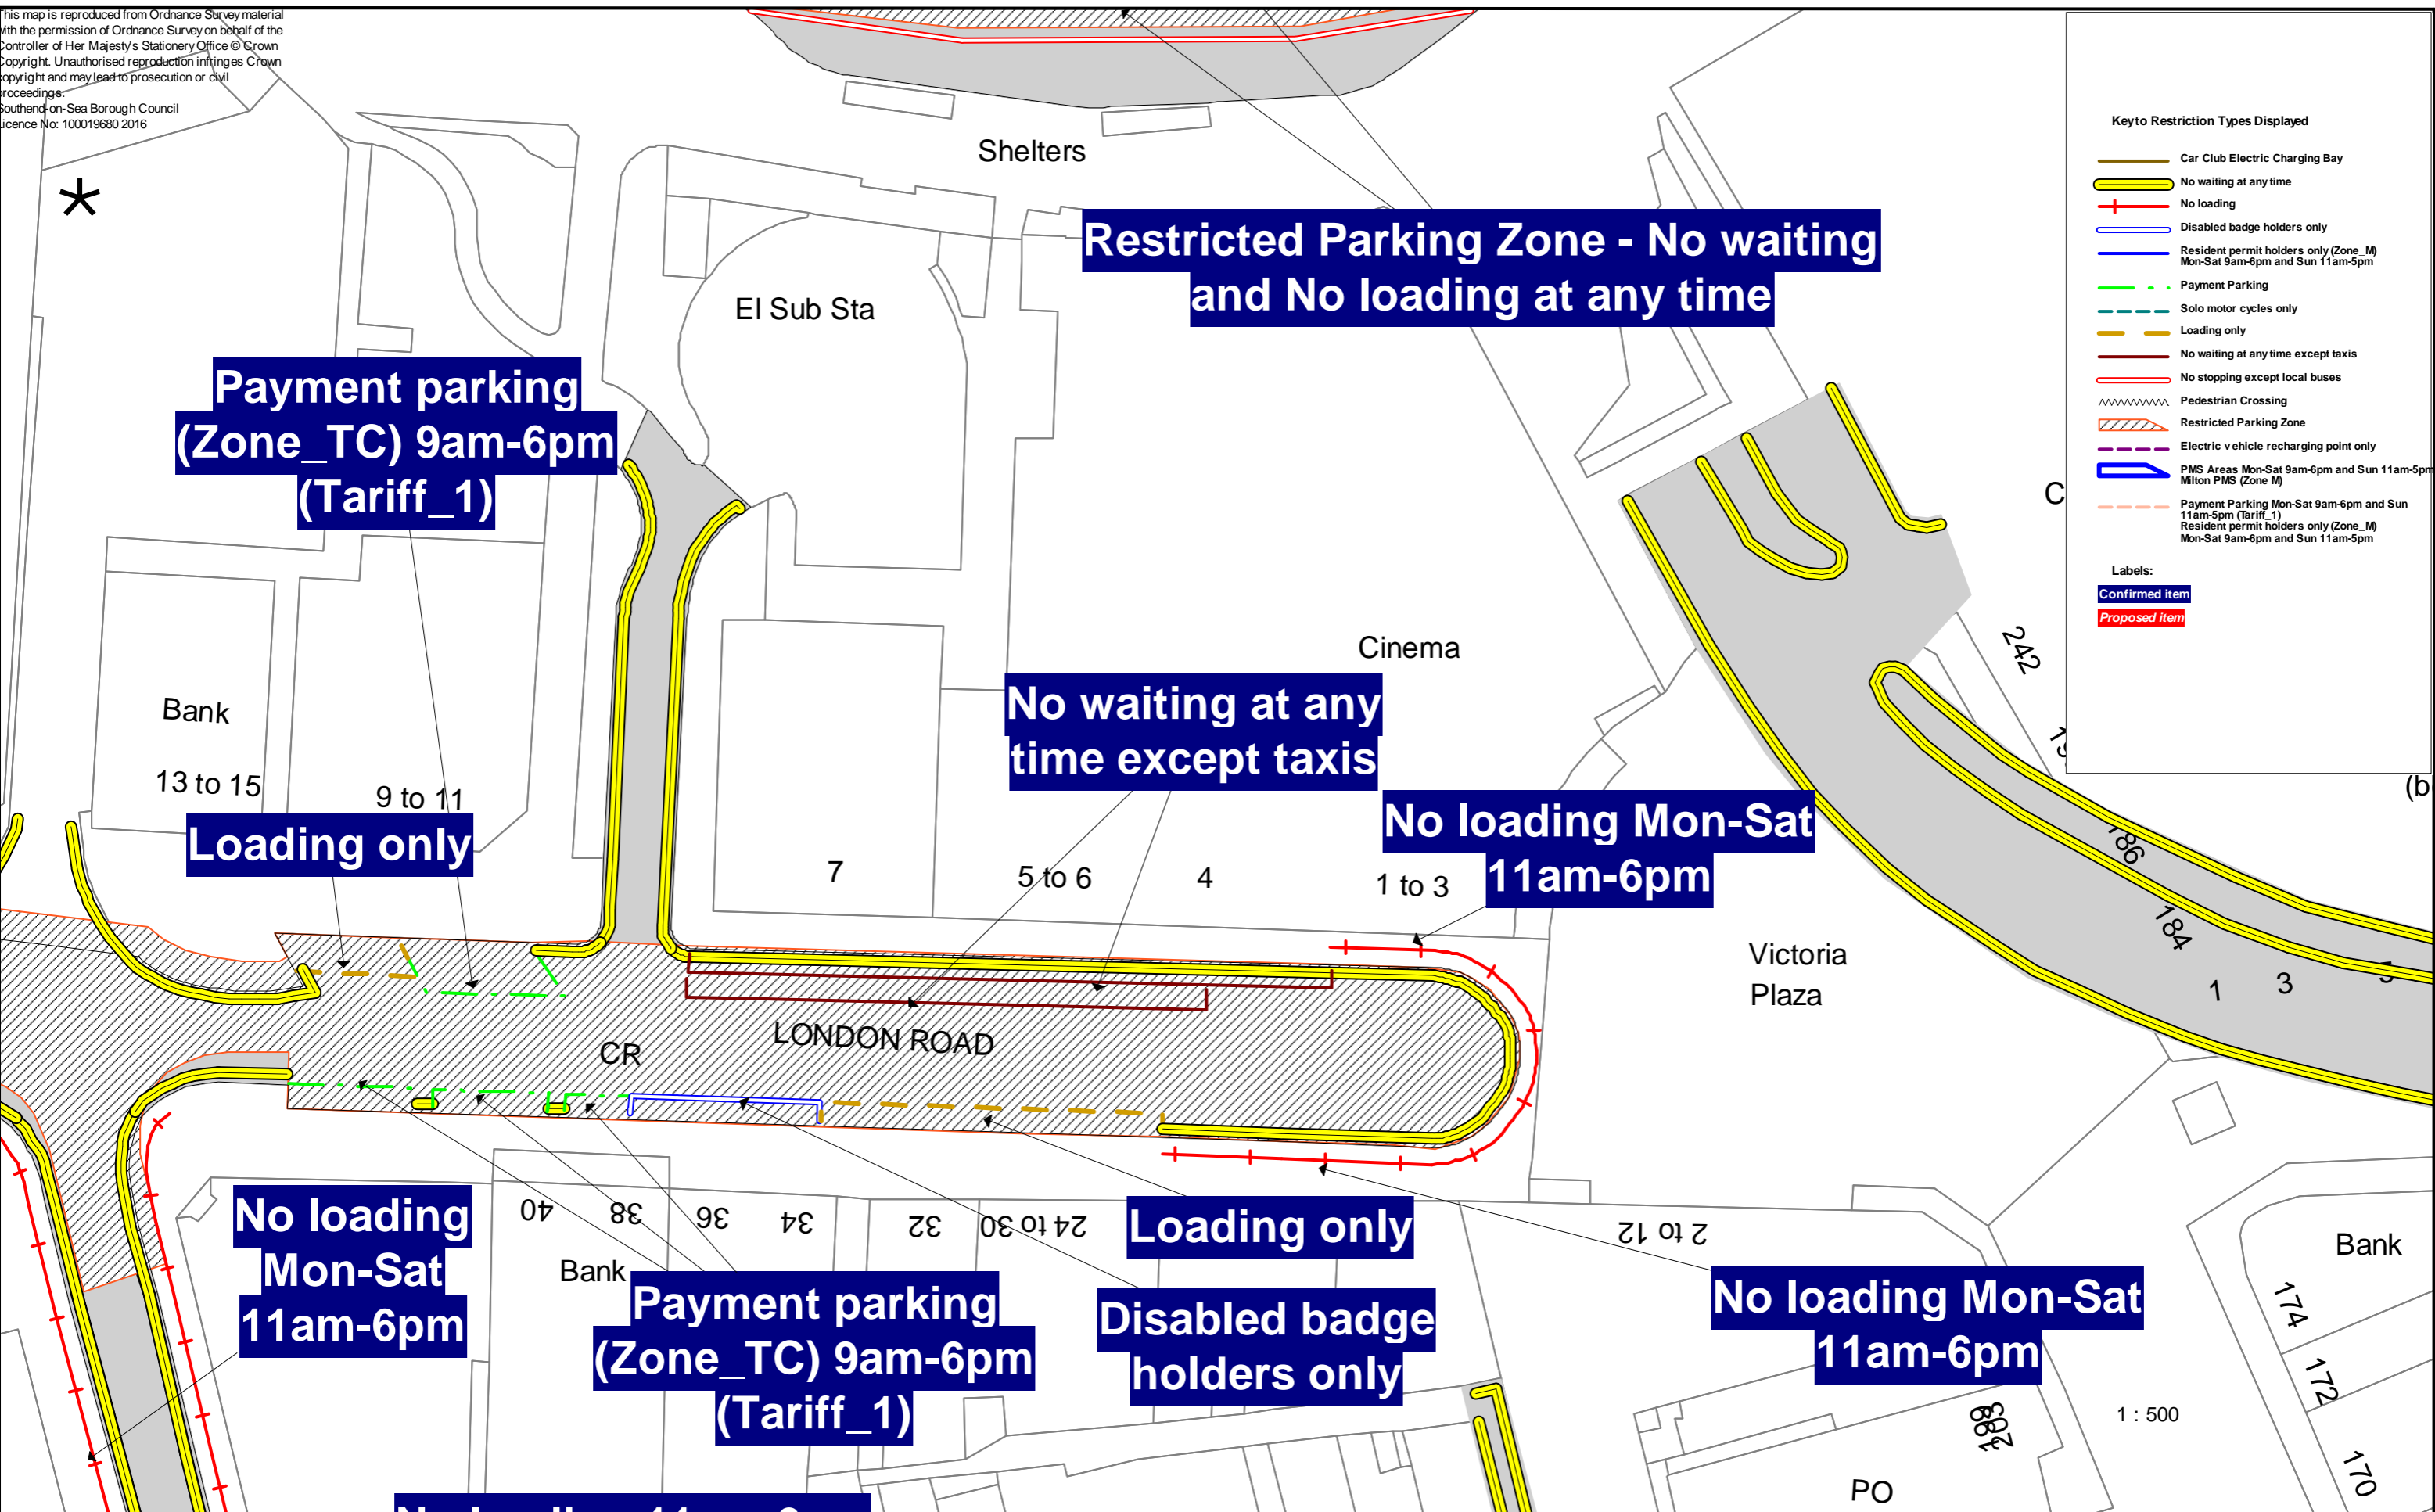

This map is reproduced from Ordnance Survey material with the permission of Ordnance Survey on behalf of the Controller of Her Majesty's Stationery Office © Crown Copyright. Unauthorised reproduction infringes Crown copyright and may lead to prosecution or civil proceedings.
Southend-on-Sea Borough Council
Licence No: 100019680 2016

Key to Restriction Types Displayed

- Car Club Electric Charging Bay
- No waiting at any time
- No loading
- Disabled badge holders only
- Resident permit holders only (Zone_M) Mon-Sat 9am-6pm and Sun 11am-5pm
- Payment Parking
- Solo motor cycles only
- Loading only
- No waiting at any time except taxis
- No stopping except local buses
- Pedestrian Crossing
- Restricted Parking Zone
- Electric vehicle recharging point only
- PMS Areas Mon-Sat 9am-6pm and Sun 11am-5pm Milton PMS (Zone M)
- Payment Parking Mon-Sat 9am-6pm and Sun 11am-5pm (Tariff_1) Resident permit holders only (Zone_M) Mon-Sat 9am-6pm and Sun 11am-5pm

Labels:

- Confirmed item
- Proposed item

Order Title:
The Southend-on-Sea Borough Council (Various Roads) (Stopping, Waiting, Loading and Unloading prohibitions and restrictions, Parking Places and Permit Parking Zones) (Consolidation) Order 2016

London Road Experimental Restricted Zone

Map identifier: p u q

SCALE	@ A3
DATE	15/02/2019
MAP	Selected map area
REVISION