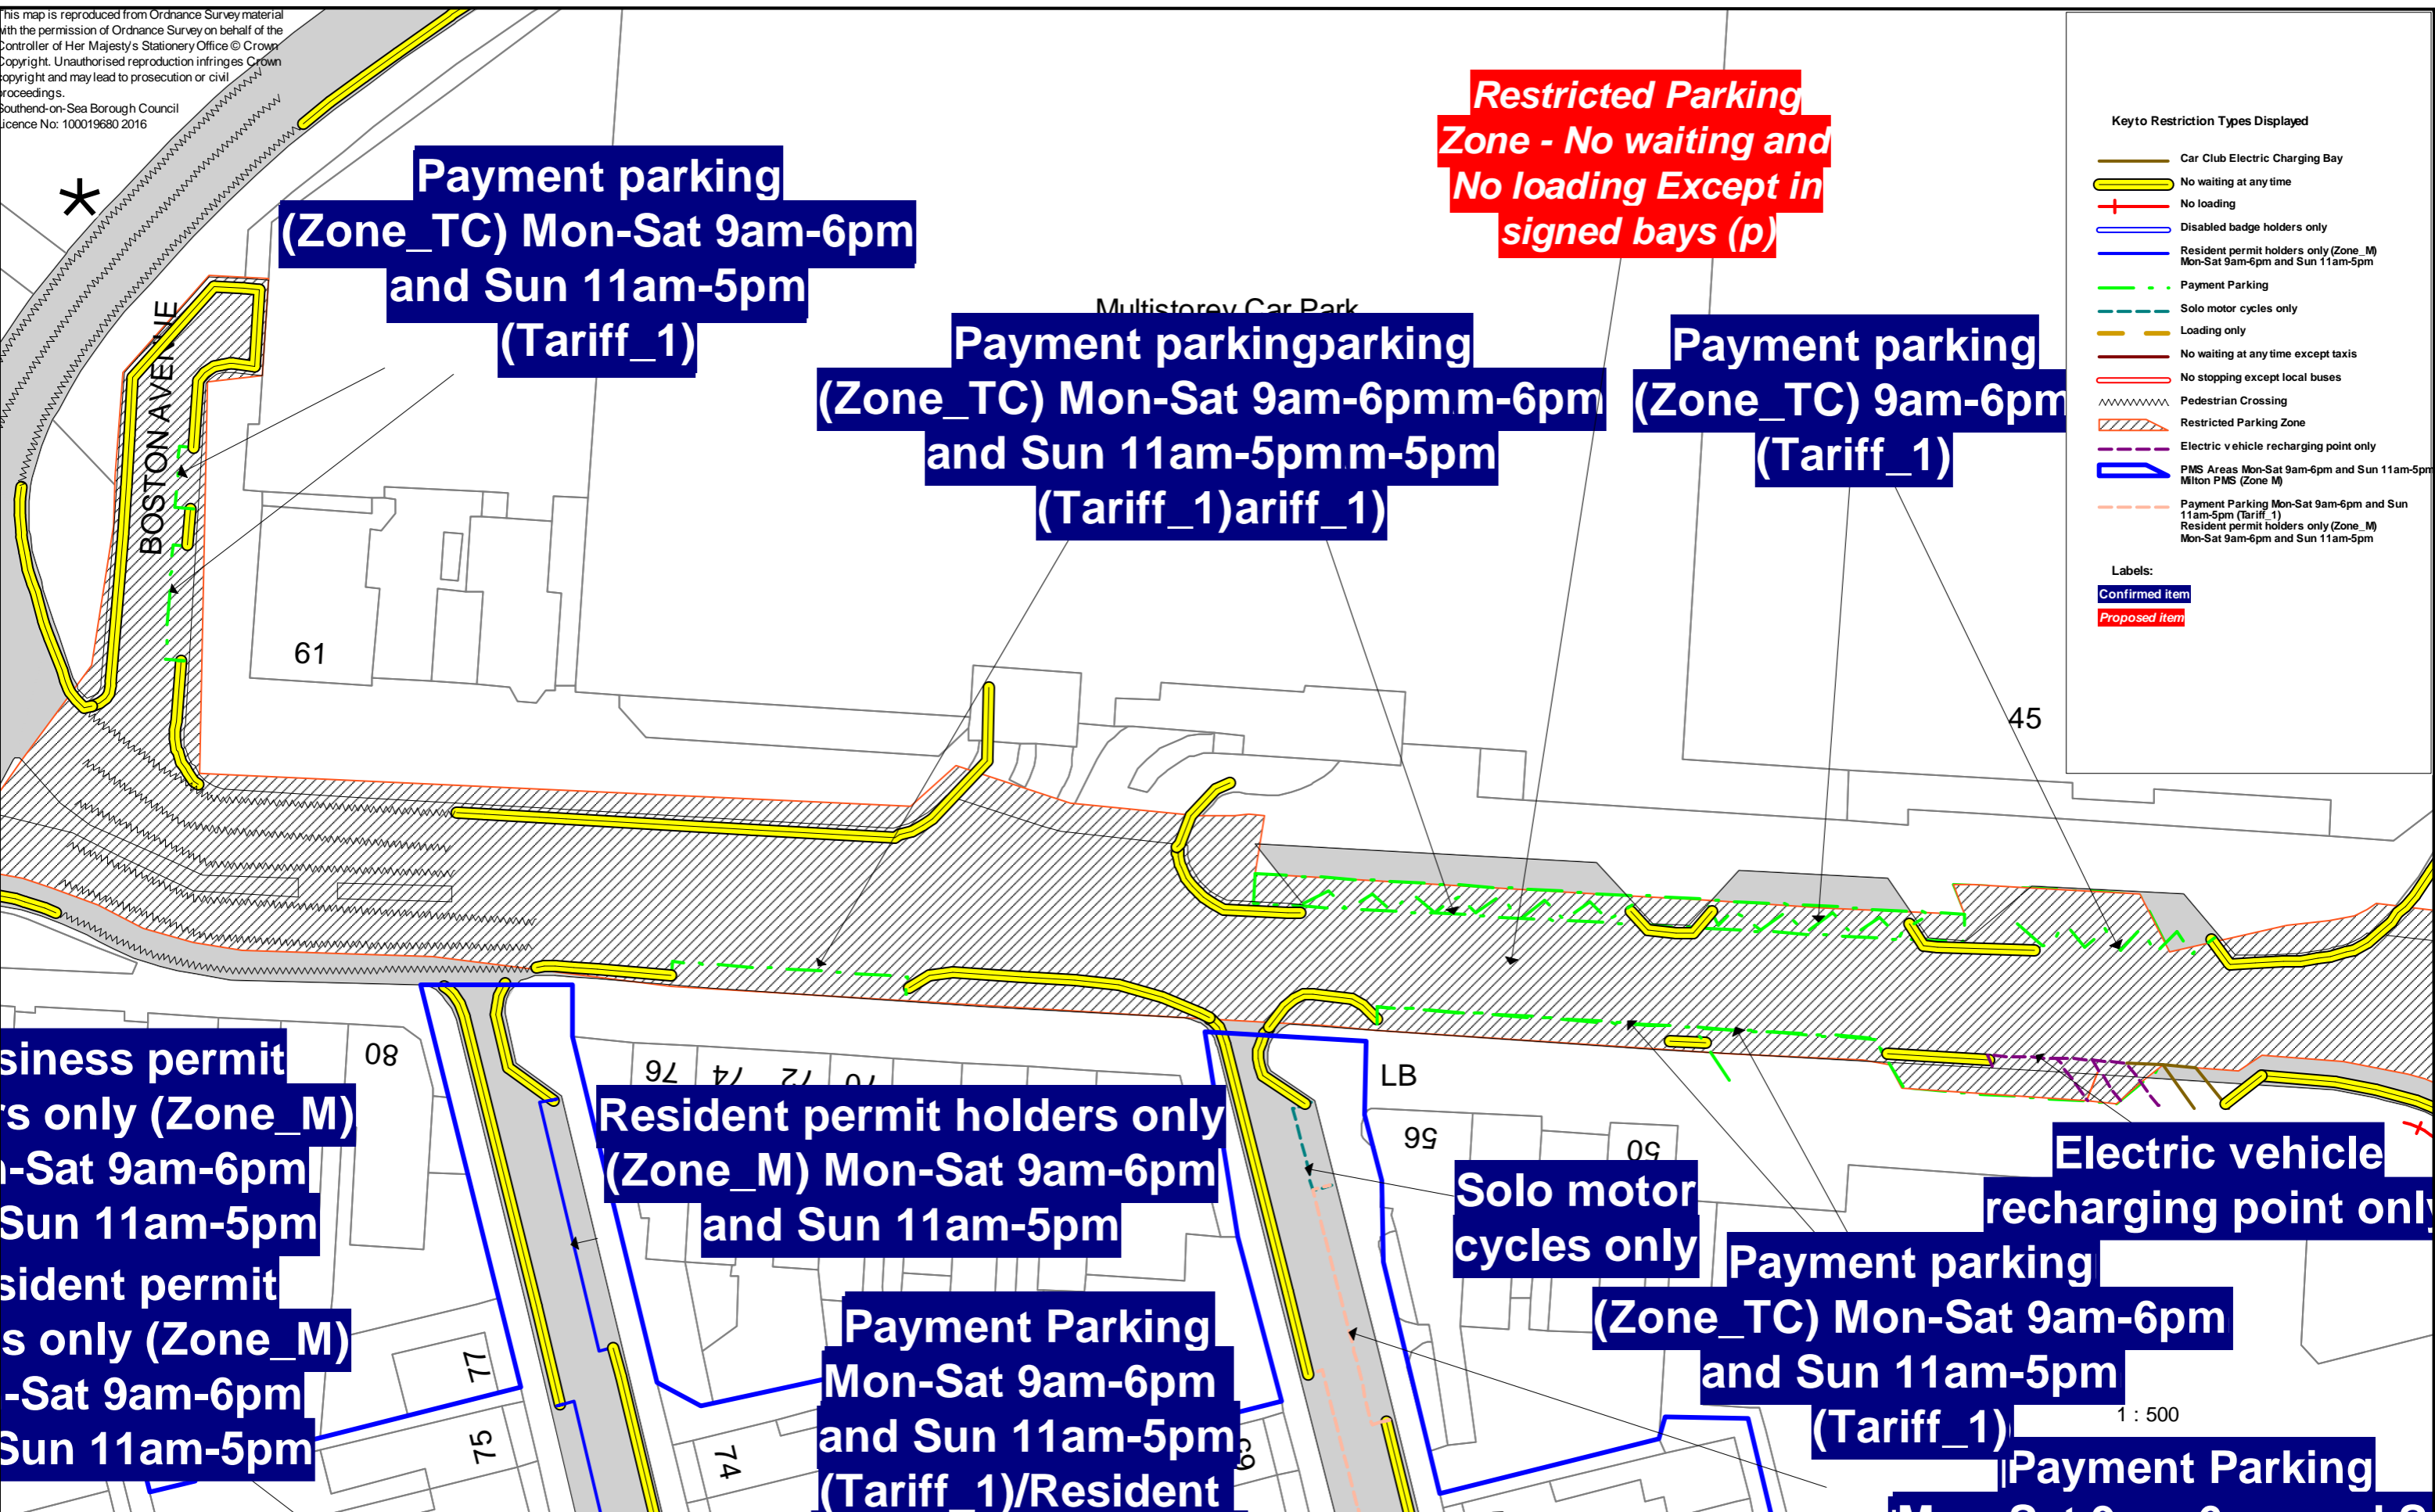

**Order Title:**  
 The Southend-on-Sea Borough Council (Various Roads) (Stopping, Waiting, Loading and Unloading prohibitions and restrictions, Parking Places and Permit Parking Zones) (Consolidation) Order 2016

**London Road Experimental Restricted Zone**

Map scale: 1 : 500

North arrow pointing up.

<b>SCALE</b>	@ A3
<b>DATE</b>	15/02/2019
<b>MAP</b>	Selected map area
<b>REVISION</b>	

This map is reproduced from Ordnance Survey material with the permission of Ordnance Survey on behalf of the Controller of Her Majesty's Stationery Office © Crown Copyright. Unauthorised reproduction infringes Crown copyright and may lead to prosecution or civil proceedings.  
 Southend-on-Sea Borough Council  
 Licence No: 100019680 2016

**Key to Restriction Types Displayed**

- Car Club Electric Charging Bay
- No waiting at any time
- No loading
- Disabled badge holders only
- Resident permit holders only (Zone\_M) Mon-Sat 9am-6pm and Sun 11am-5pm
- Payment Parking
- Solo motor cycles only
- Loading only
- No waiting at any time except taxis
- No stopping except local buses
- Pedestrian Crossing
- Restricted Parking Zone
- Electric vehicle recharging point only
- PMS Areas Mon-Sat 9am-6pm and Sun 11am-5pm Milton PMS (Zone M)
- Payment Parking Mon-Sat 9am-6pm and Sun 11am-5pm (Tariff\_1) Resident permit holders only (Zone\_M) Mon-Sat 9am-6pm and Sun 11am-5pm

**Labels:**

- Confirmed item
- Proposed item

**Order Title:**  
 The Southend-on-Sea Borough Council (Various Roads) (Stopping, Waiting, Loading and Unloading prohibitions and restrictions, Parking Places and Permit Parking Zones) (Consolidation) Order 2016