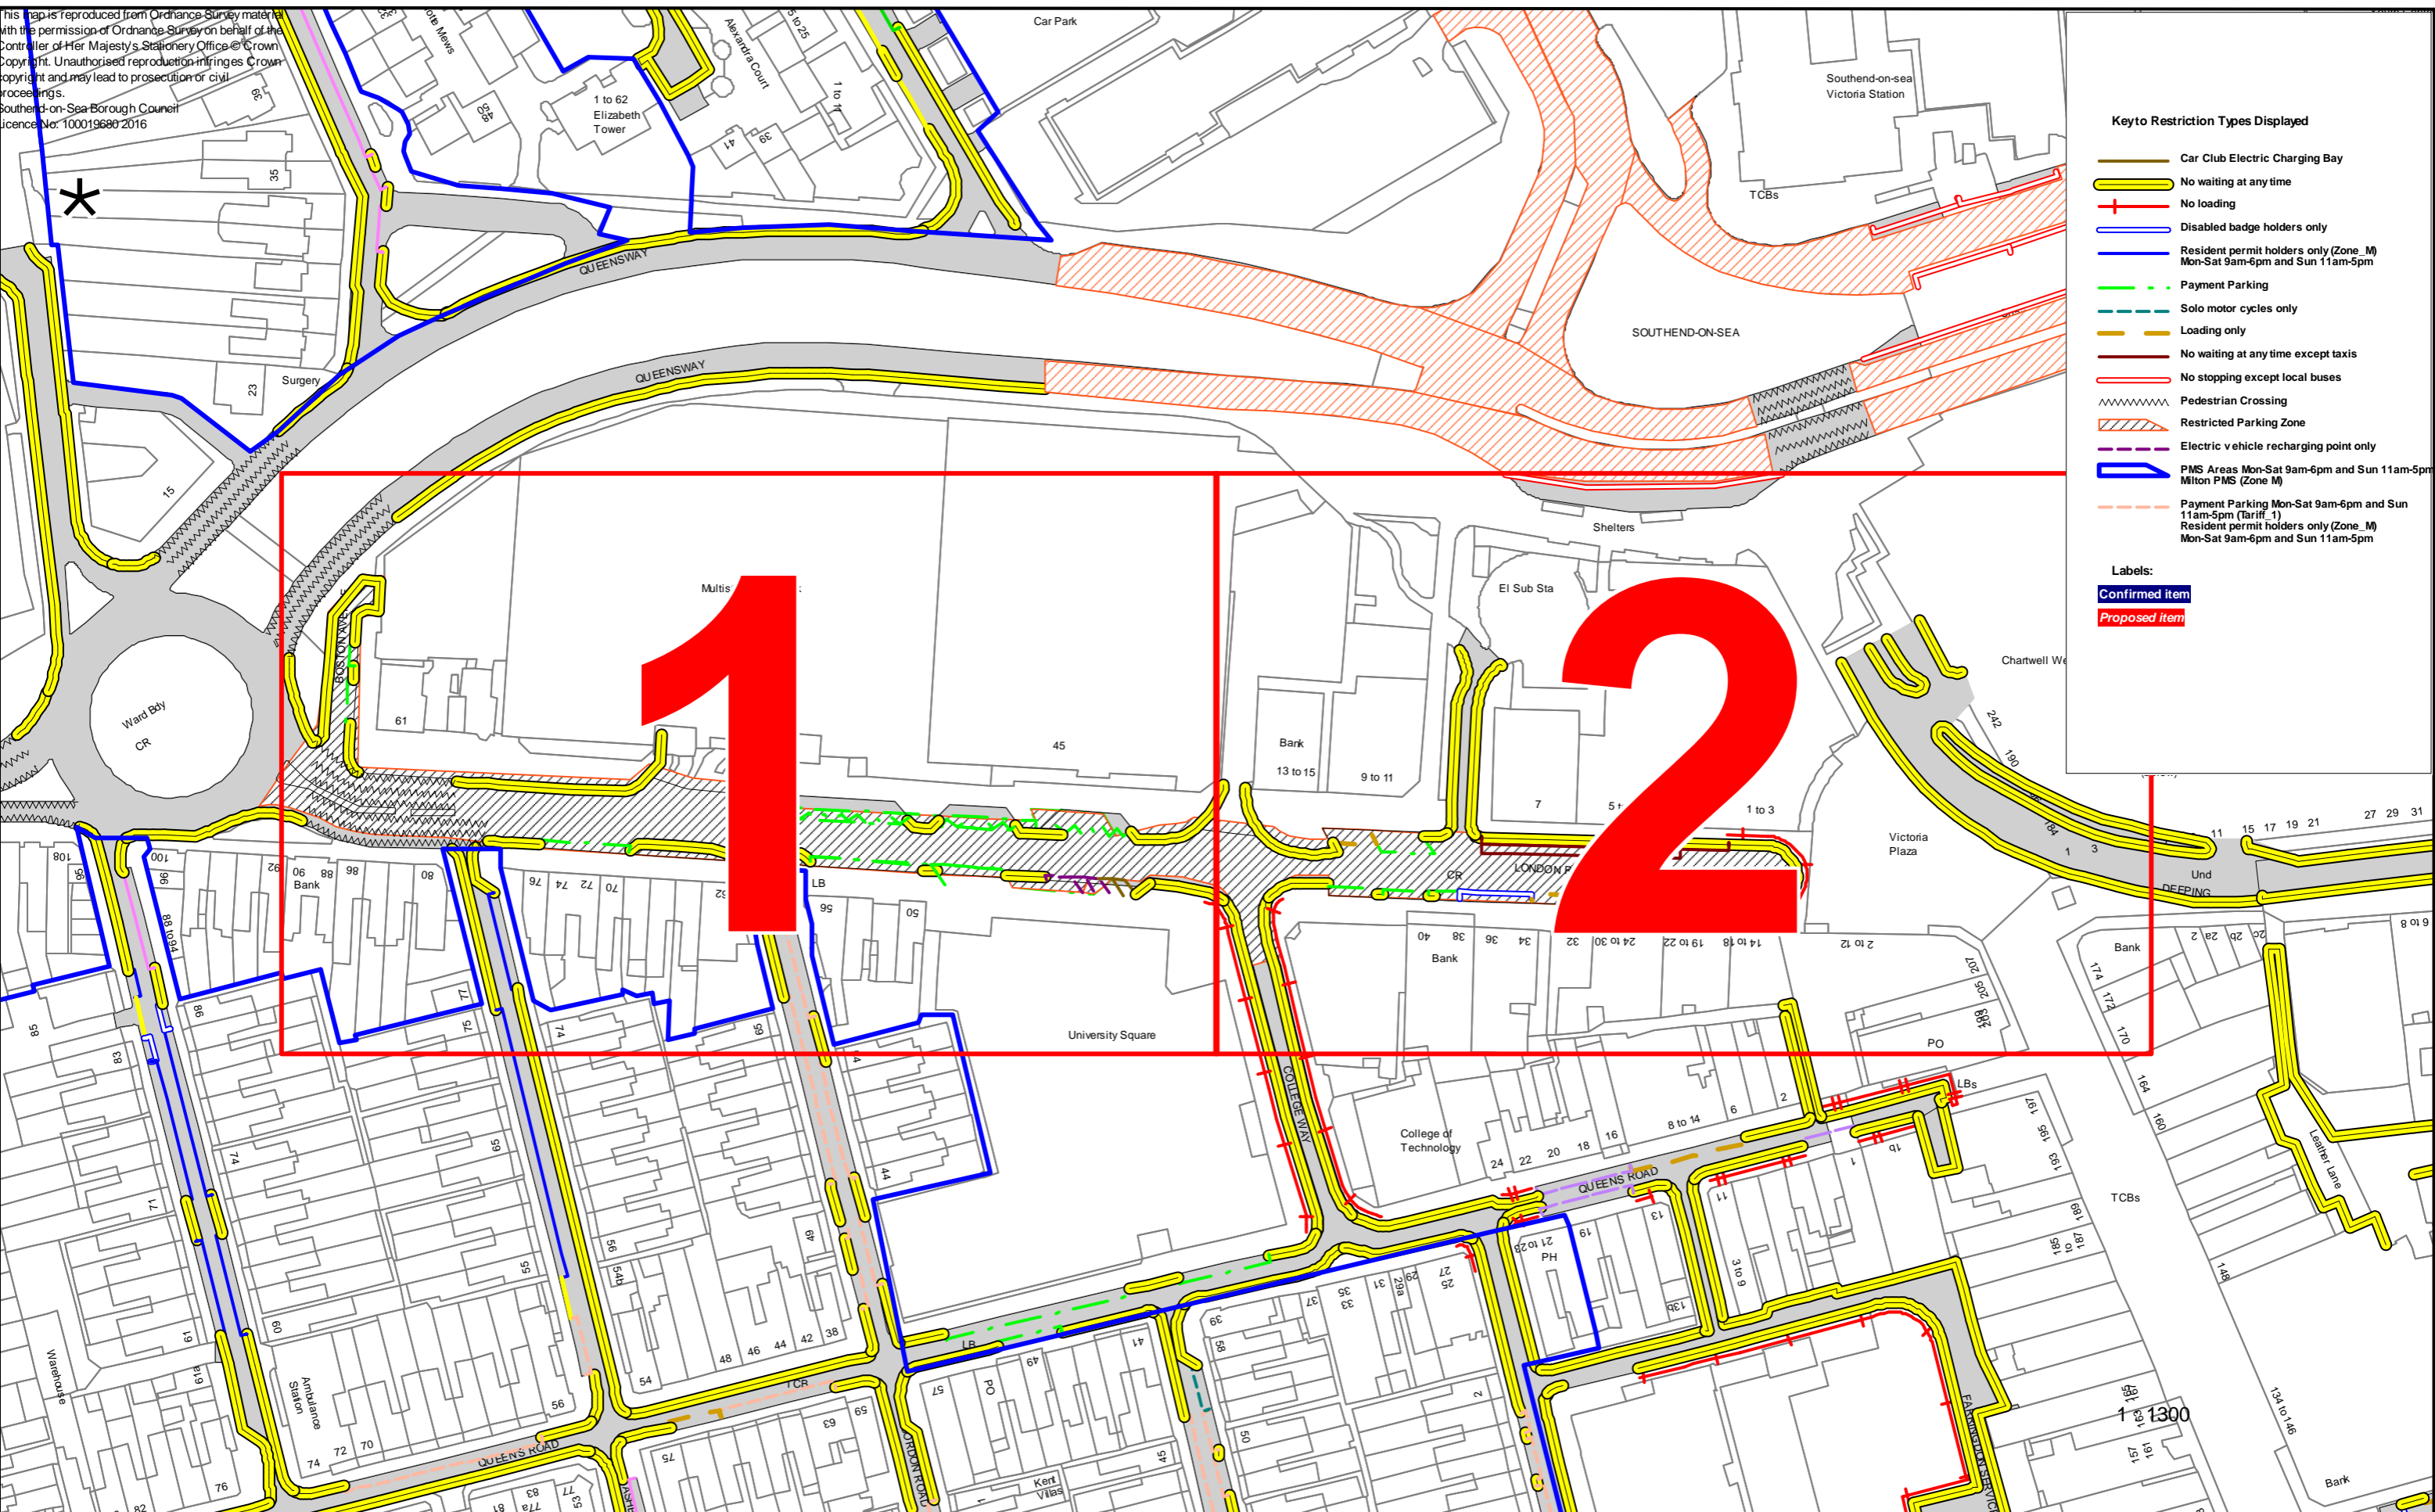

This map is reproduced from Ordnance Survey material with the permission of Ordnance Survey on behalf of the Controller of Her Majesty's Stationery Office © Crown Copyright. Unauthorised reproduction infringes Crown copyright and may lead to prosecution or civil proceedings.
Southend-on-Sea Borough Council
Licence No: 100019690 2016

Key to Restriction Types Displayed

- Car Club Electric Charging Bay
- No waiting at any time
- No loading
- Disabled badge holders only
- Resident permit holders only (Zone_M) Mon-Sat 9am-6pm and Sun 11am-5pm
- Payment Parking
- Solo motor cycles only
- Loading only
- No waiting at any time except taxis
- No stopping except local buses
- Pedestrian Crossing
- Restricted Parking Zone
- Electric vehicle recharging point only
- PMS Areas Mon-Sat 9am-6pm and Sun 11am-5pm Milton PMS (Zone M)
- Payment Parking Mon-Sat 9am-6pm and Sun 11am-5pm (Tariff 1) Resident permit holders only (Zone_M) Mon-Sat 9am-6pm and Sun 11am-5pm

Labels:

- Confirmed item
- Proposed item

Order Title:
The Southend-on-Sea Borough Council (Various Roads) (Stopping, Waiting, Loading and Unloading prohibitions and restrictions, Parking Places and Permit Parking Zones) (Consolidation) Order 2016

London Road Experimental Restricted Zone

p
t u
q

SCALE	@ A3
DATE	15/02/2019
MAP	Selected map area
REVISION